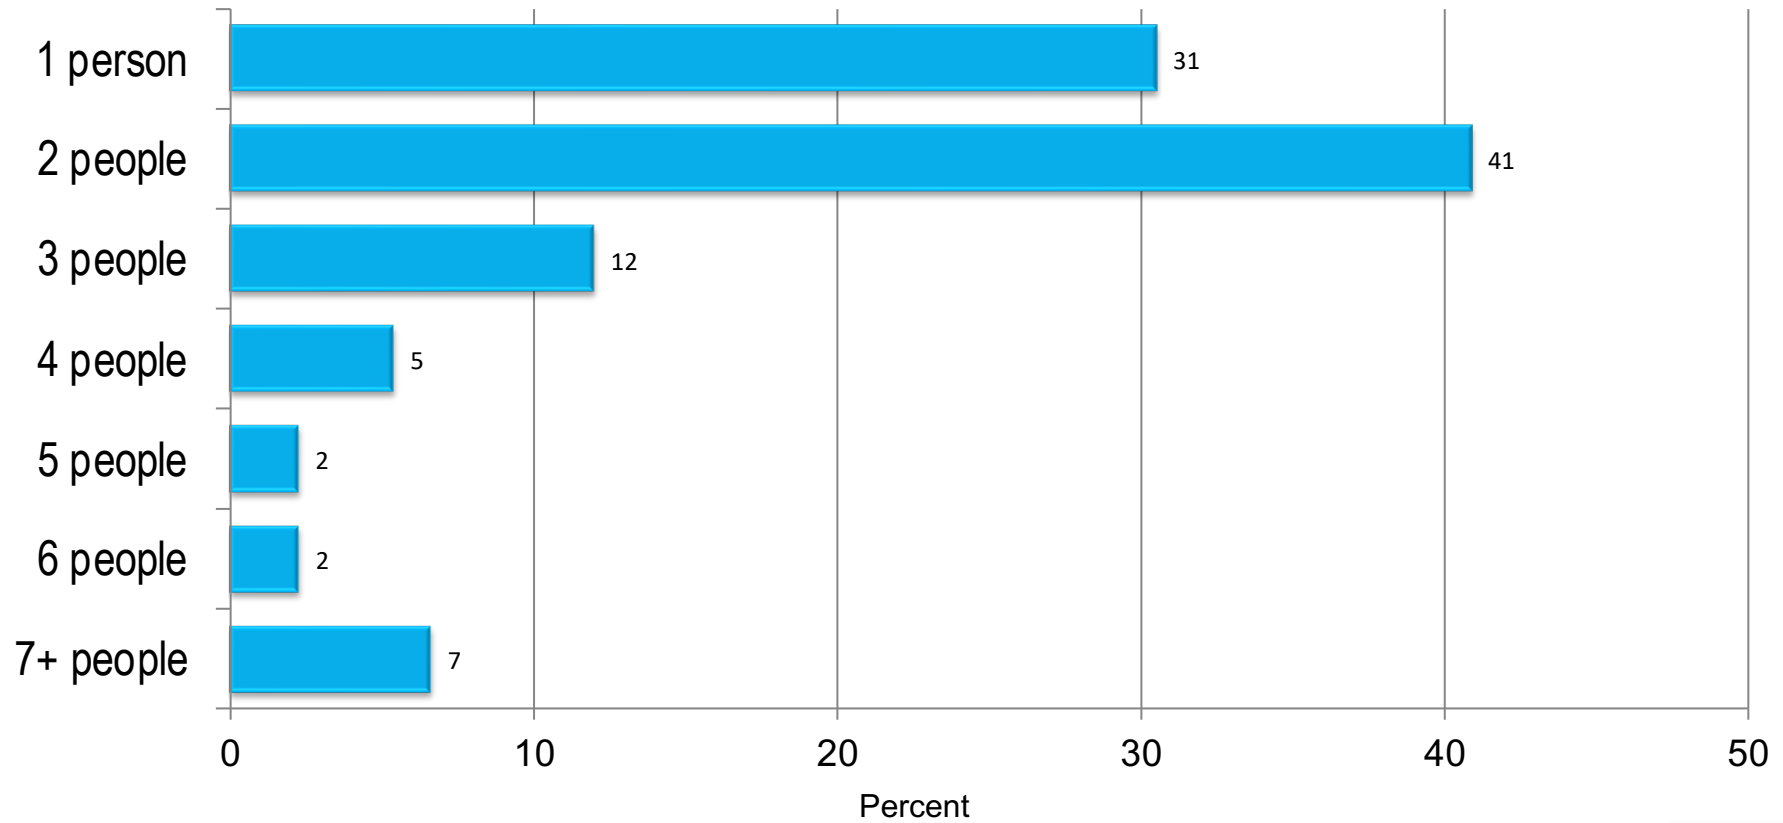

Travel Party Size

Base: 2021 & 2022 Day Person-Trips to Scottsdale