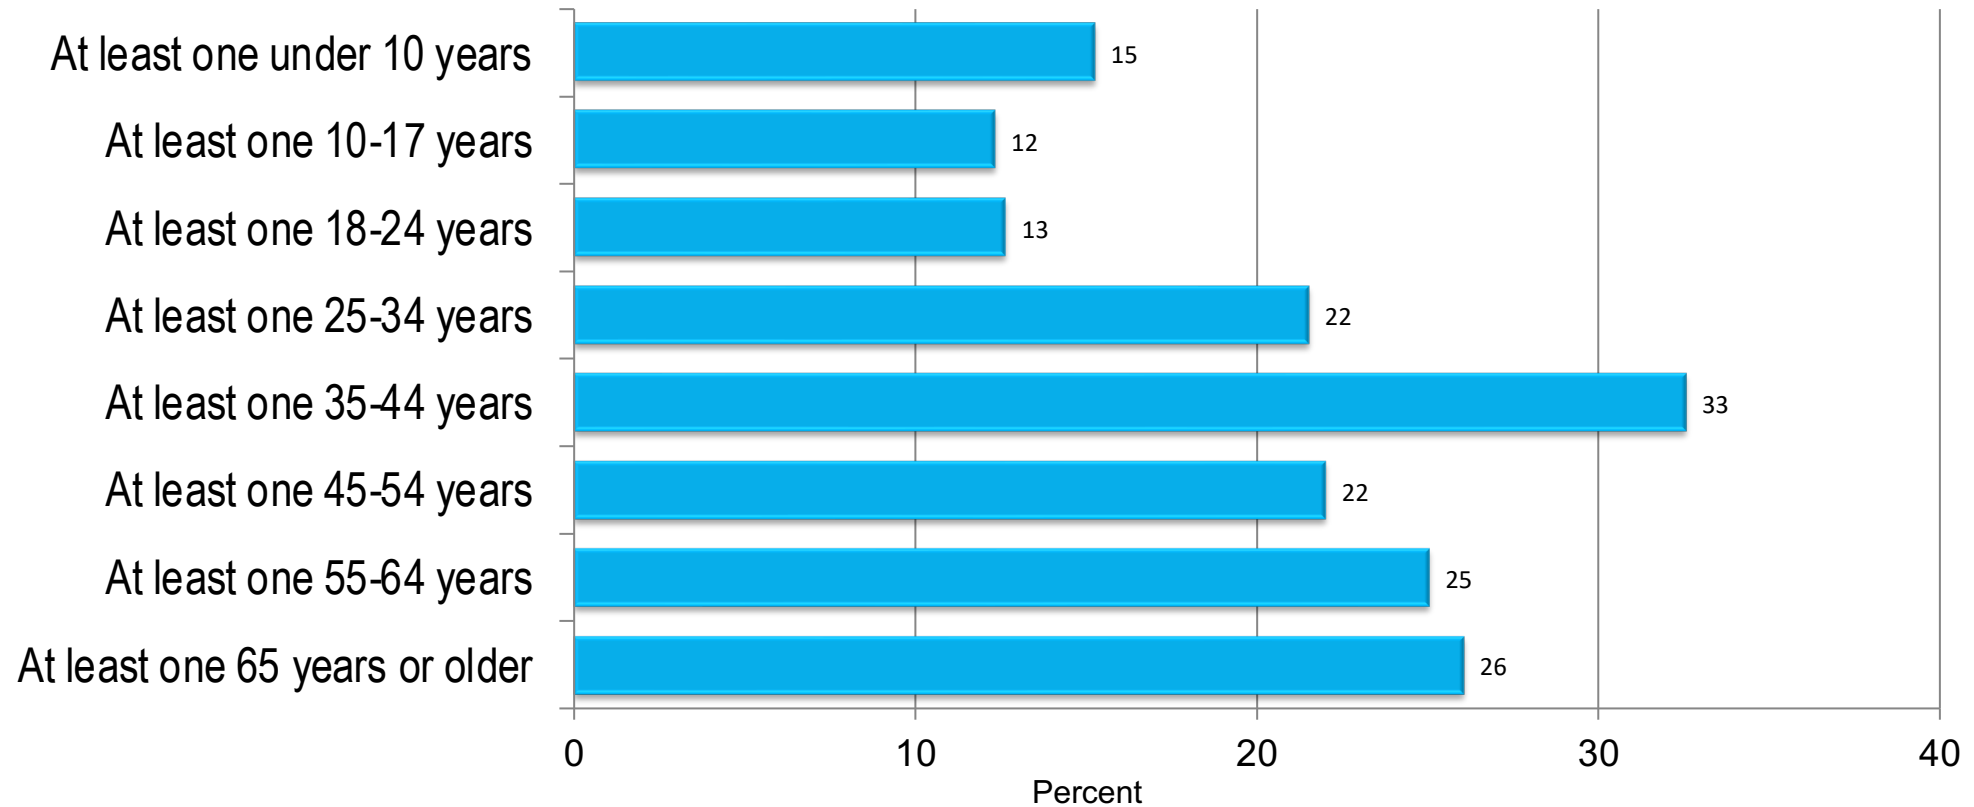

Composition of Immediate Travel Party

Base: 2021 & 2022 Day Person-Trips to Scottsdale