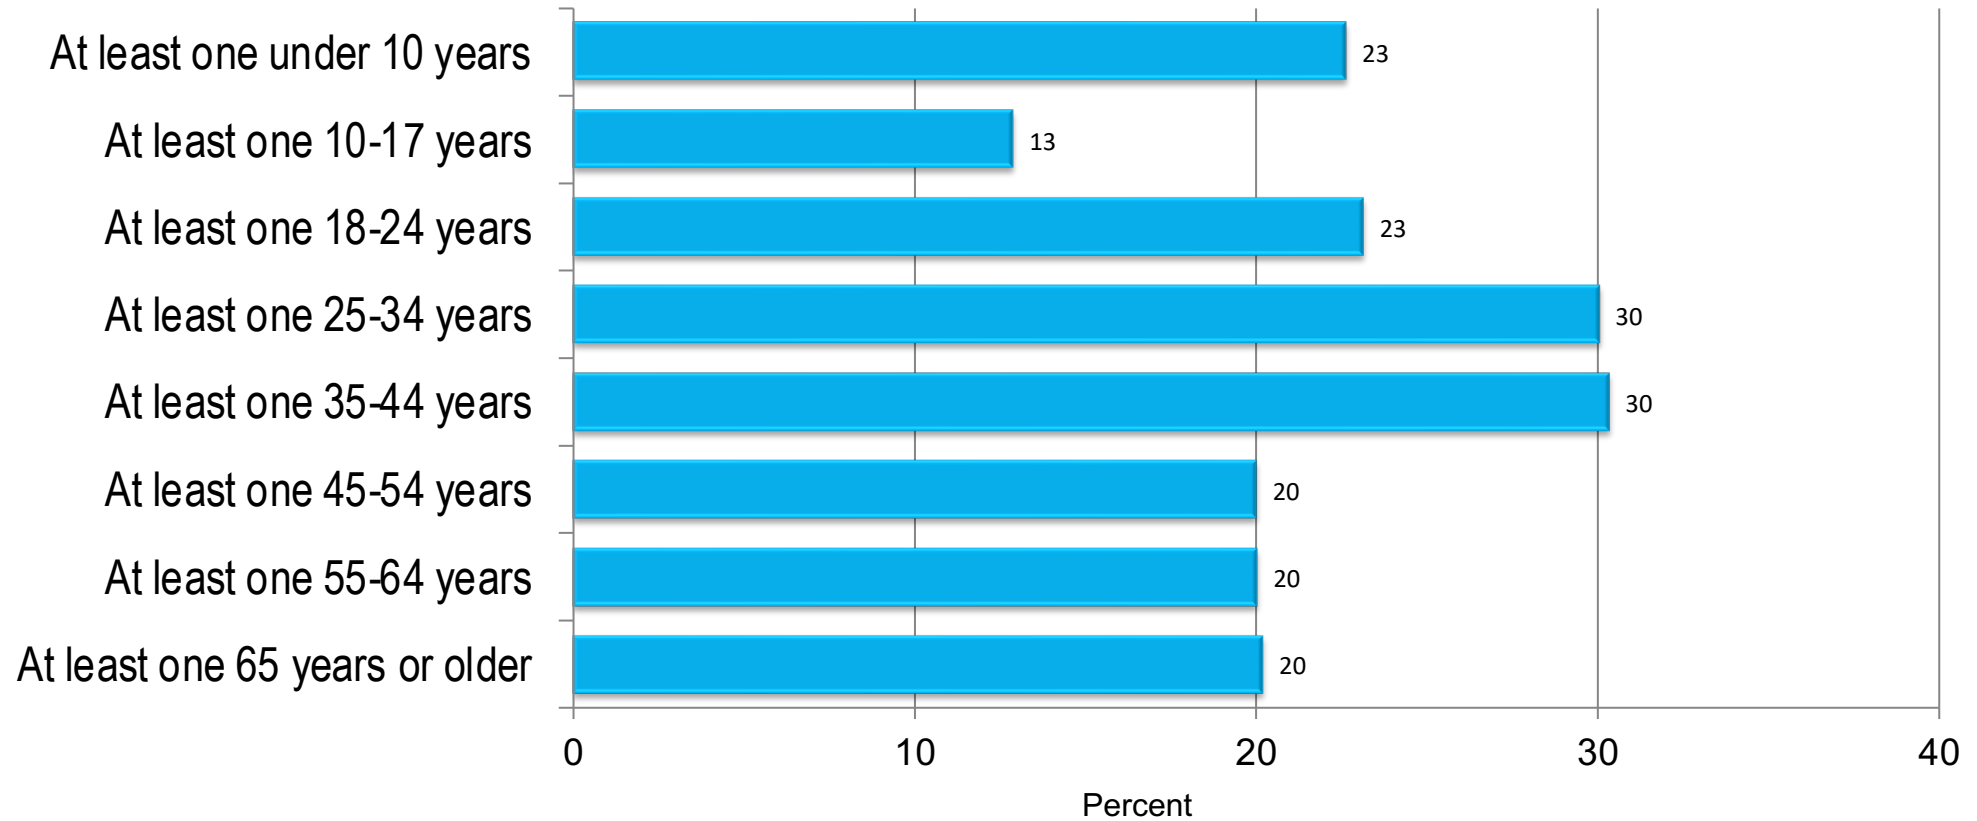

Composition of Immediate Travel Party

Base: 2022 Overnight Person-Trips to Scottsdale