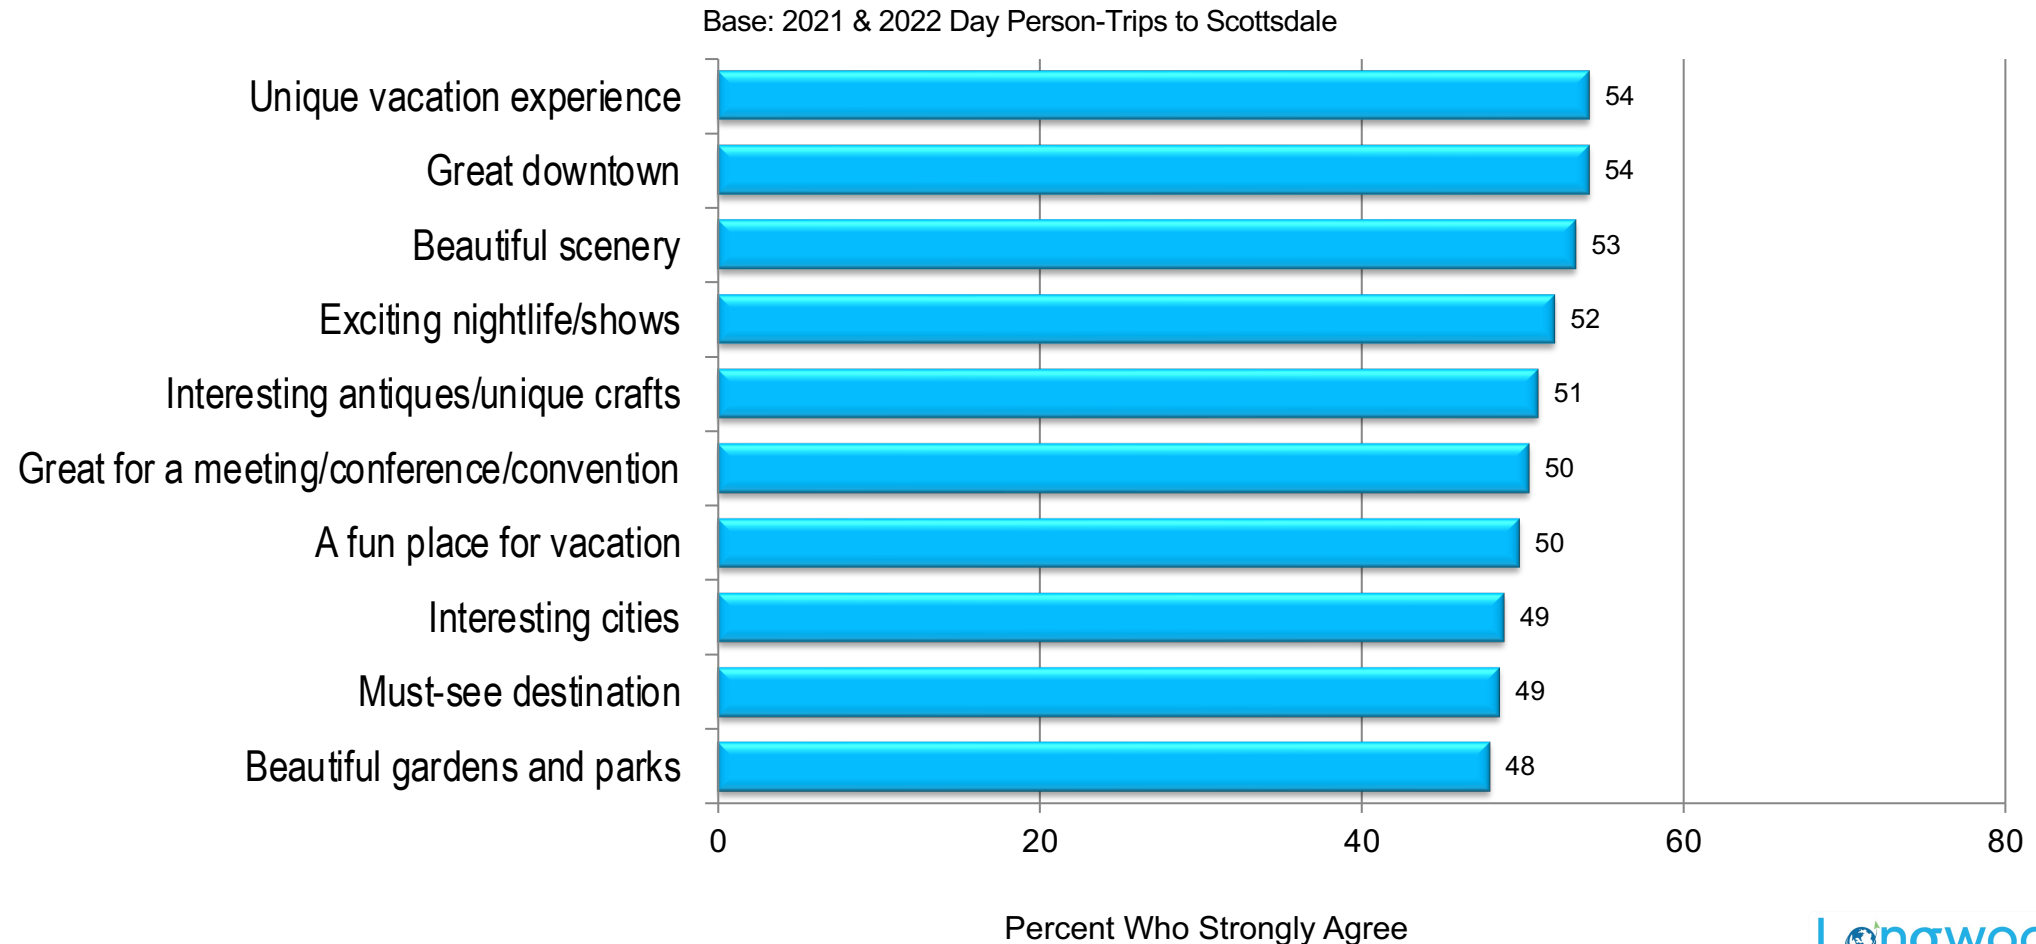

Impressions of Scottsdale as a Travel Destination (Cont'd)