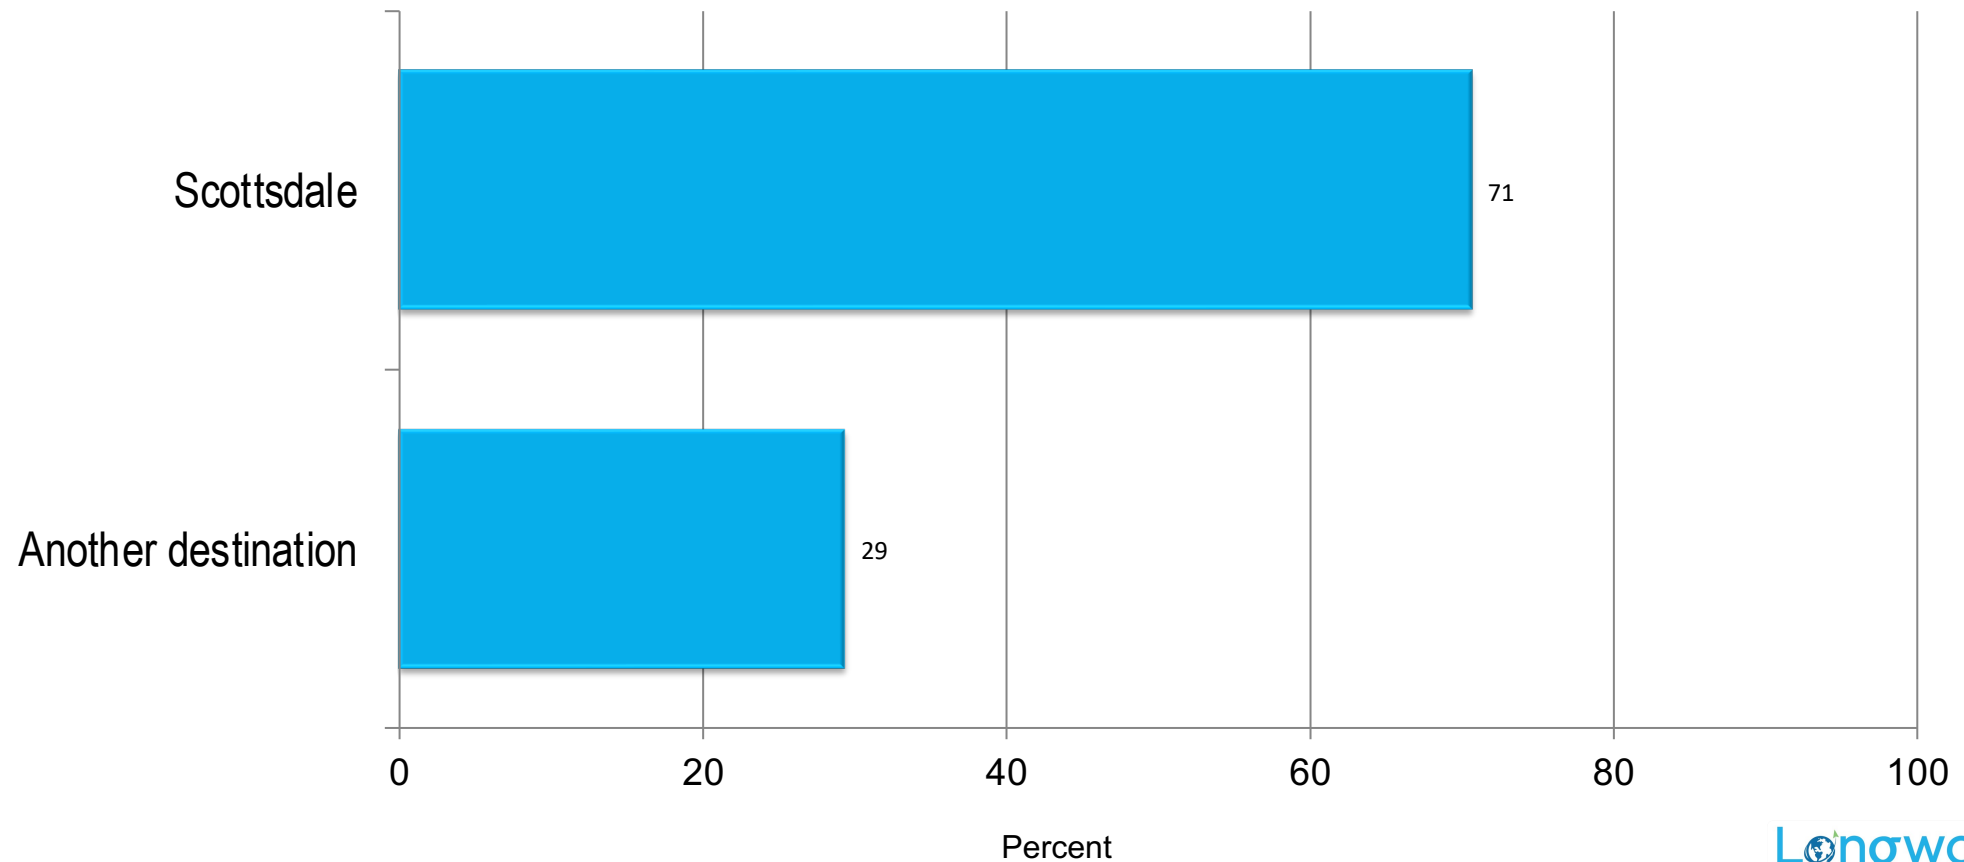

Primary Destination on Trip

Base: 2022 Overnight Person-Trips to Scottsdale