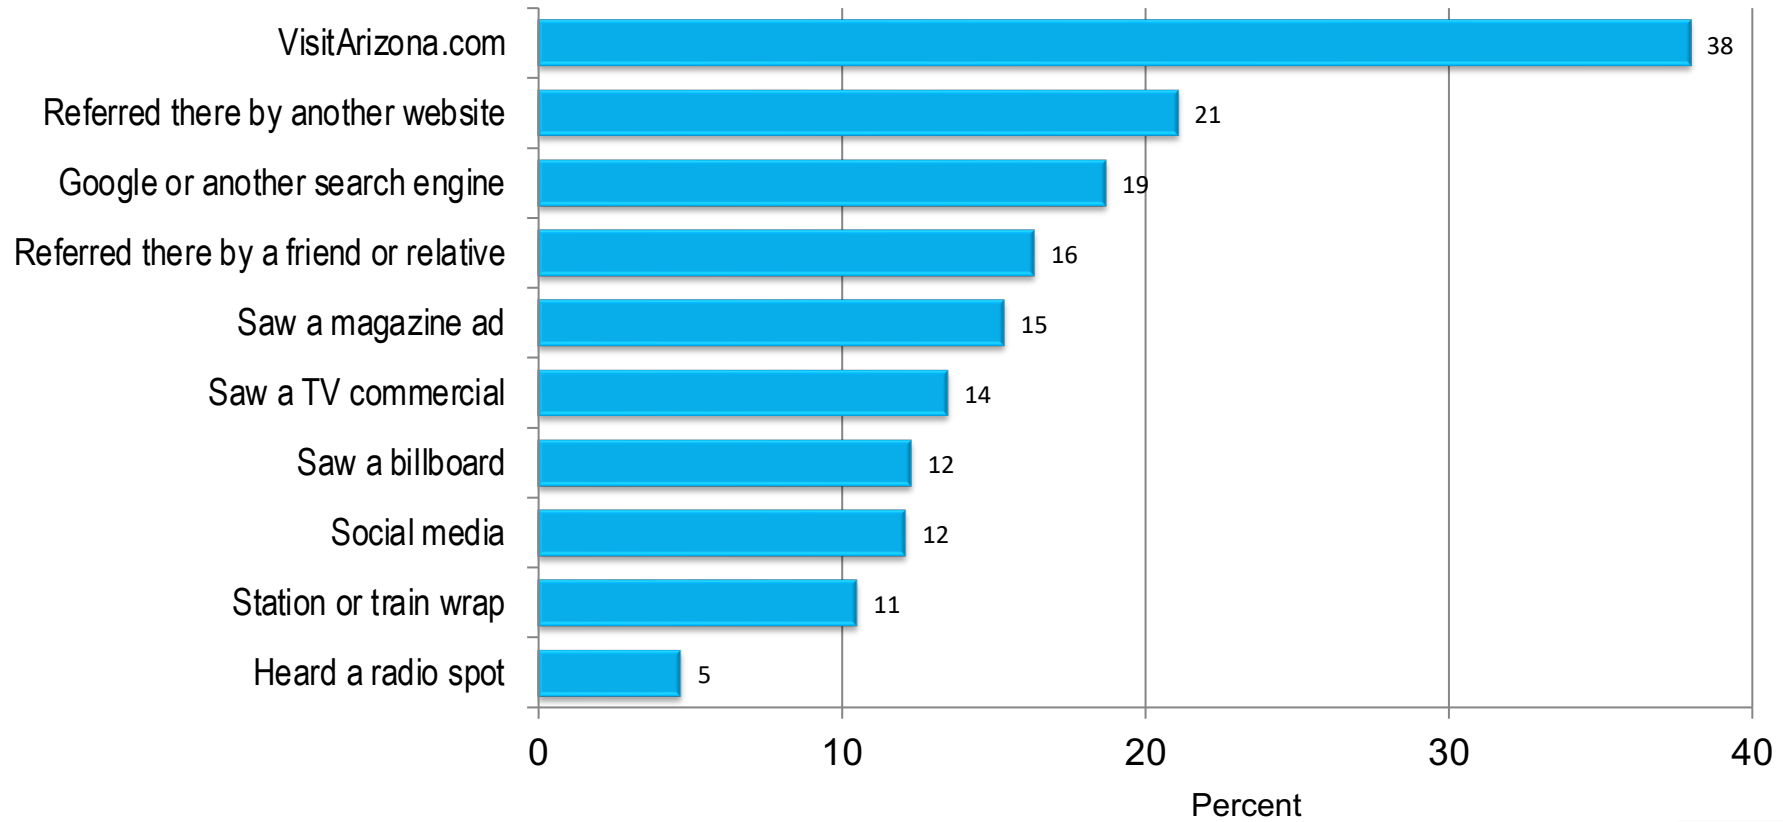

# Use of ExperienceScottsdale.com Website for Planning (Before or During) Trip

Base: 2021 & 2022 Day Person-Trips to Scottsdale

# Types of Information Explored on ExperienceScottsdale.com

Base: 2021 & 2022 Day Person-Trips to Scottsdale that used ExperienceScottsdale.com

\*Caution low sample

# How did you learn about ExperienceScottsdale.com?

Base: 2021 & 2022 Day Person-Trips to Scottsdale that used ExperienceScottsdale.com

\*Caution low sample

# Attractions Visited/Experienced

Base: 2021 & 2022 Day Person-Trips to Scottsdale