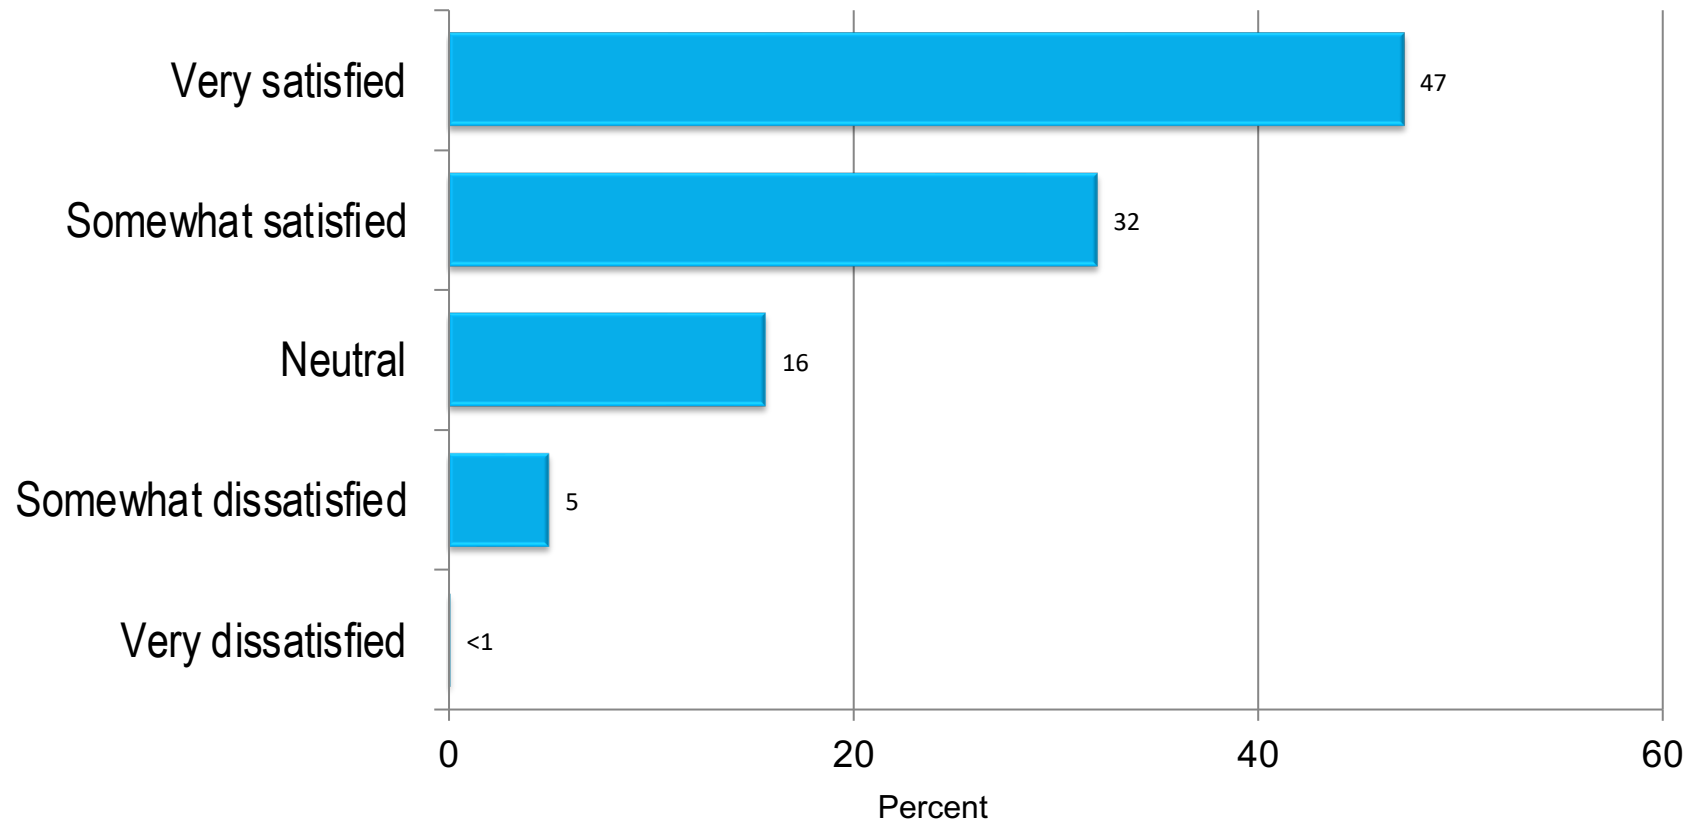

Overall Satisfaction with Visit to Scottsdale

Base: 2021 & 2022 Day Person-Trips to Scottsdale

Very/Somewhat Satisfied:
2018/2019: 88%
2019/2020: 86%
2020/2021: 80%
2021/2022: 79%