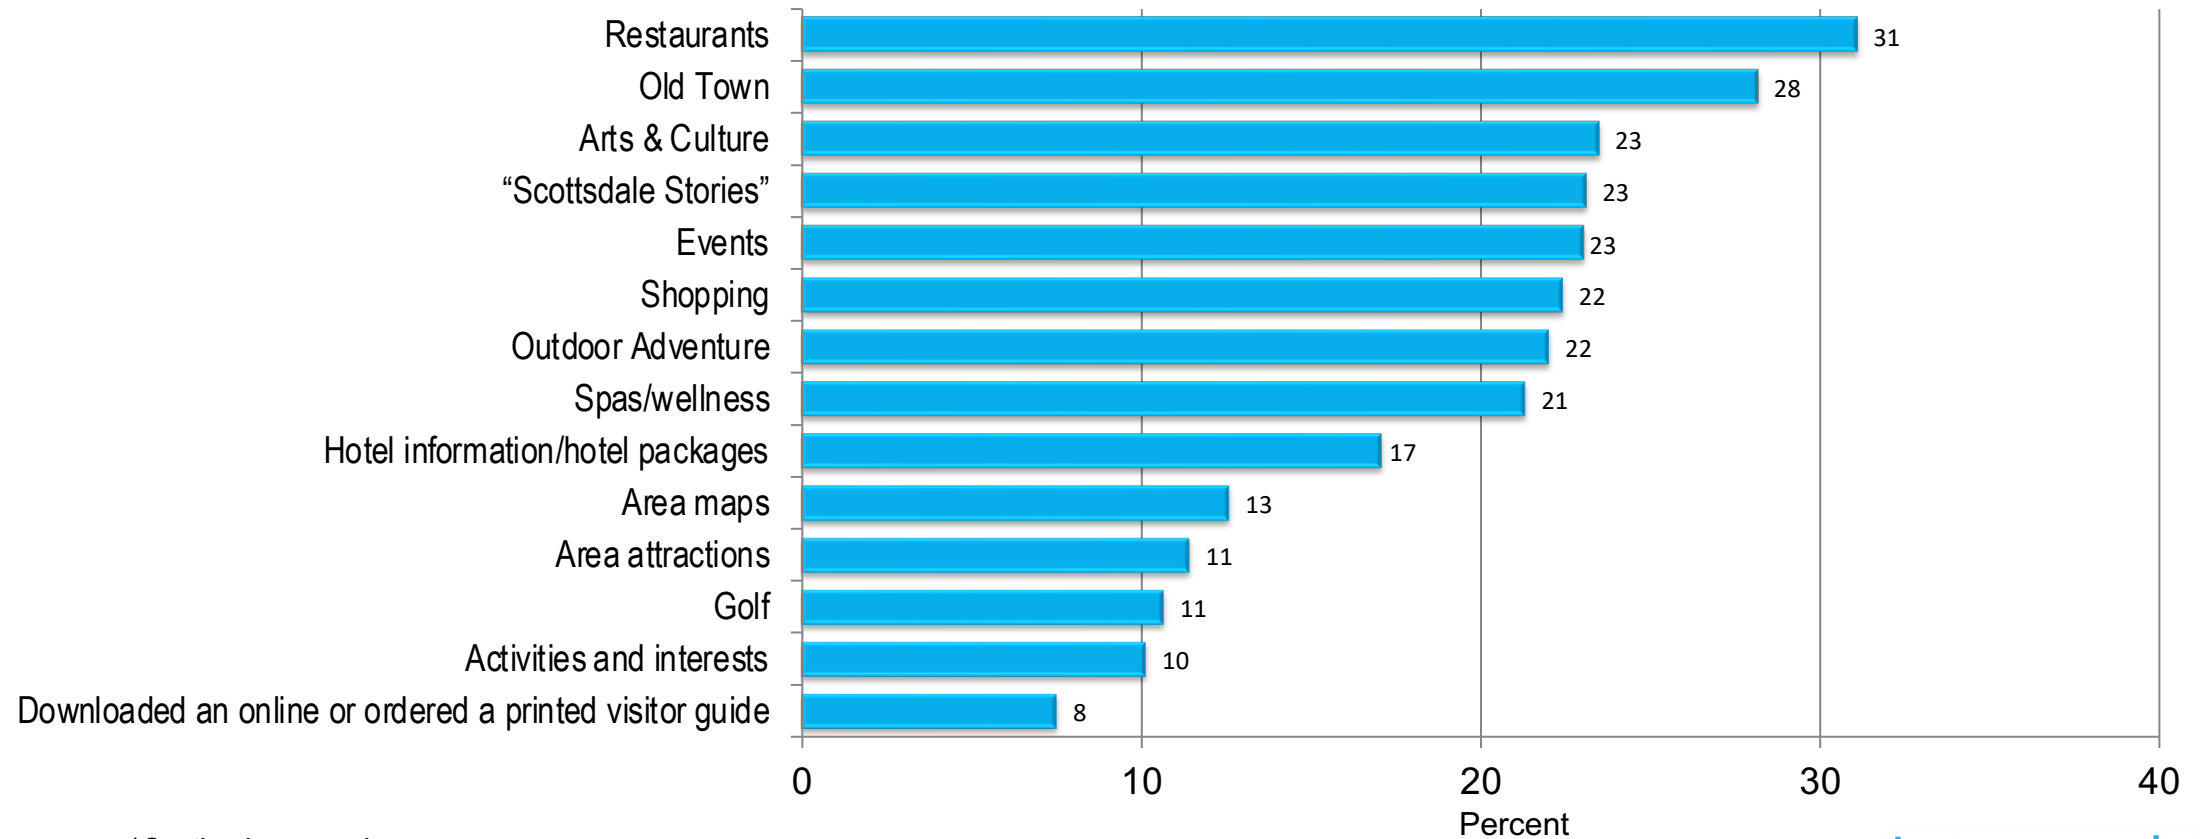

Types of Information Explored on ExperienceScottsdale.com

Base: 2021 & 2022 Day Person-Trips to Scottsdale that used ExperienceScottsdale.com

*Caution low sample