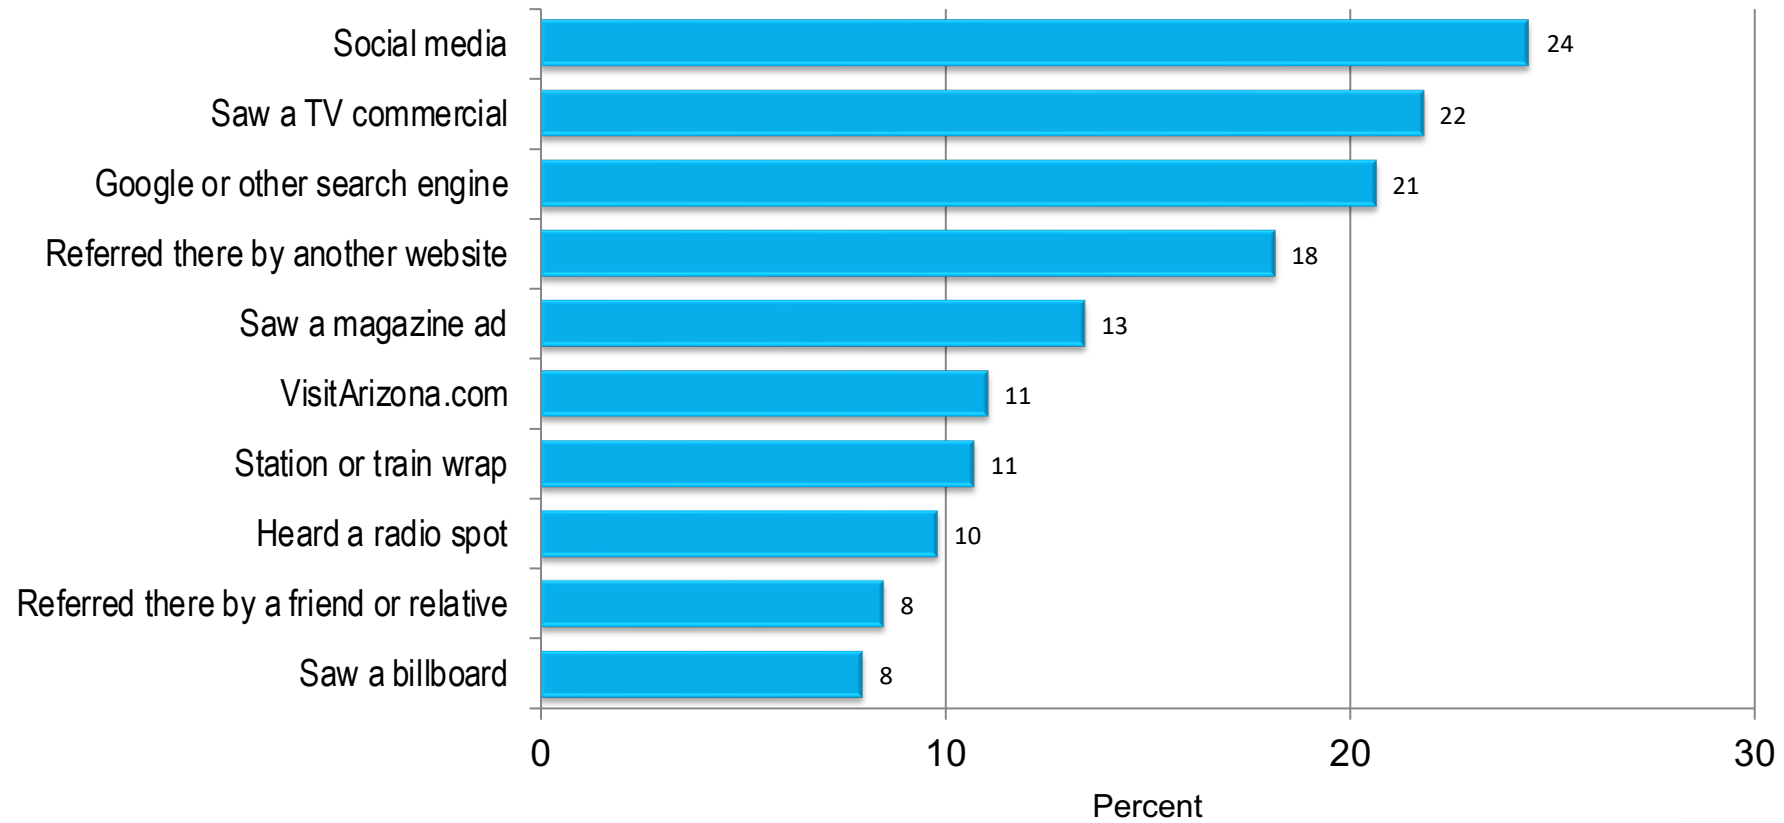

How did you learn about ExperienceScottsdale.com?

Base: 2022 Overnight Person-Trips to Scottsdale that used ExperienceScottsdale.com

*Caution low sample