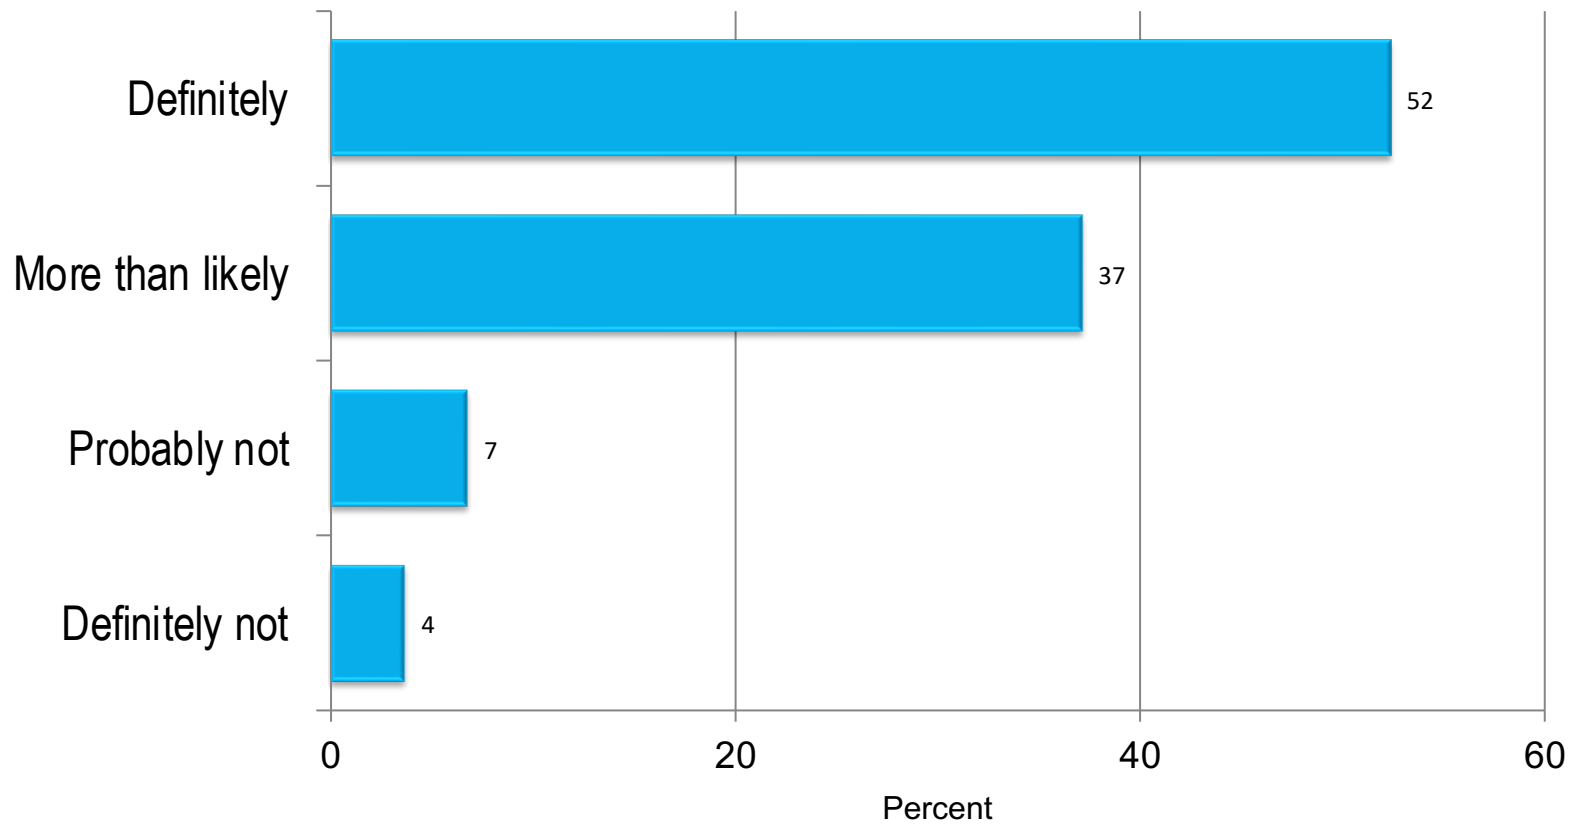

Likelihood to Recommend Scottsdale as a Destination

Base: 2022 Overnight Person-Trips to Scottsdale

Definitely/More Than Likely:
2018/2019: 94%
2020: 93%
2021: 89%
2022: 89%