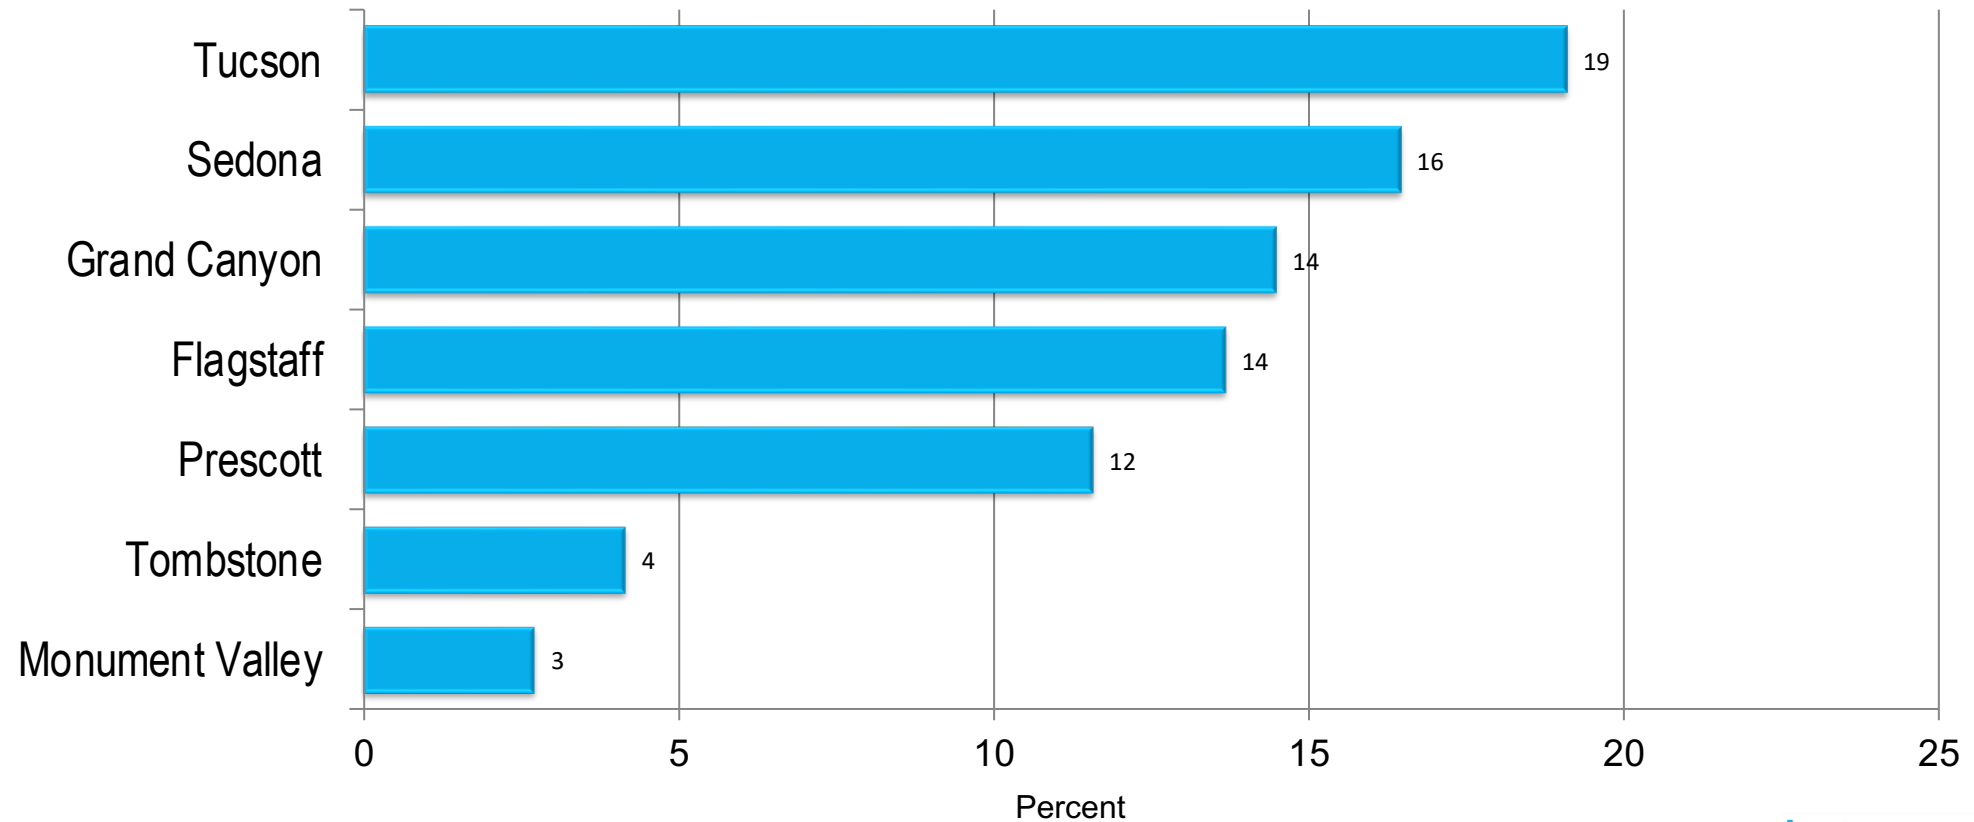

Arizona Destinations Visited on Trip

Base: 2022 Overnight Person-Trips to Scottsdale