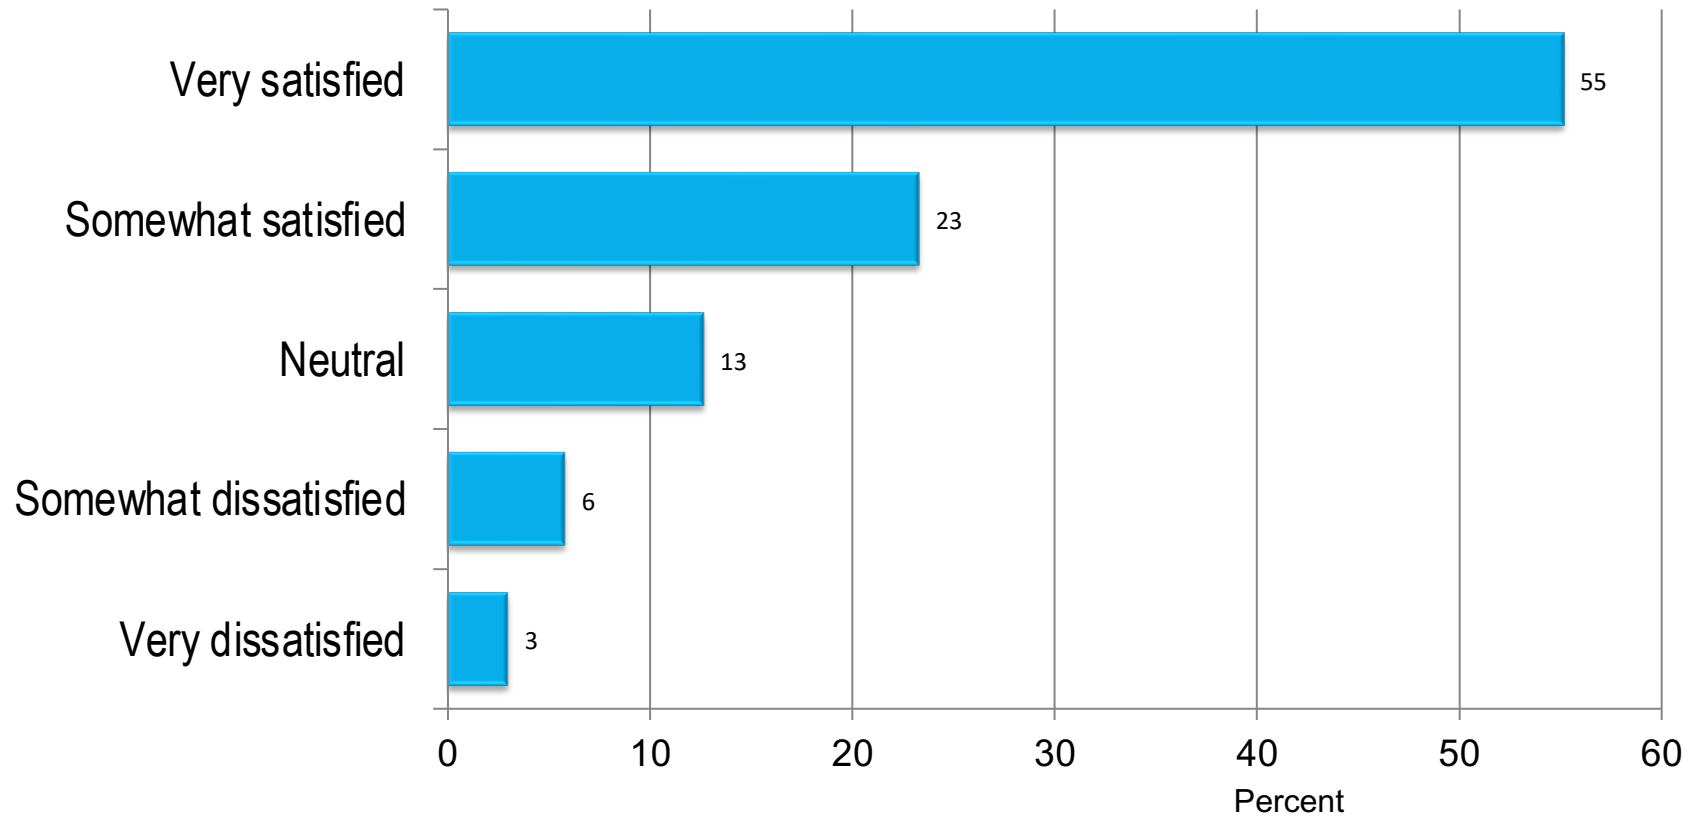

# Overall Satisfaction with Visit to Scottsdale

Base: 2022 Overnight Person-Trips to Scottsdale

**Very/Somewhat Satisfied:**  
2018/2019: 90%  
2020: 83%  
2021: 79%  
2022: 78%