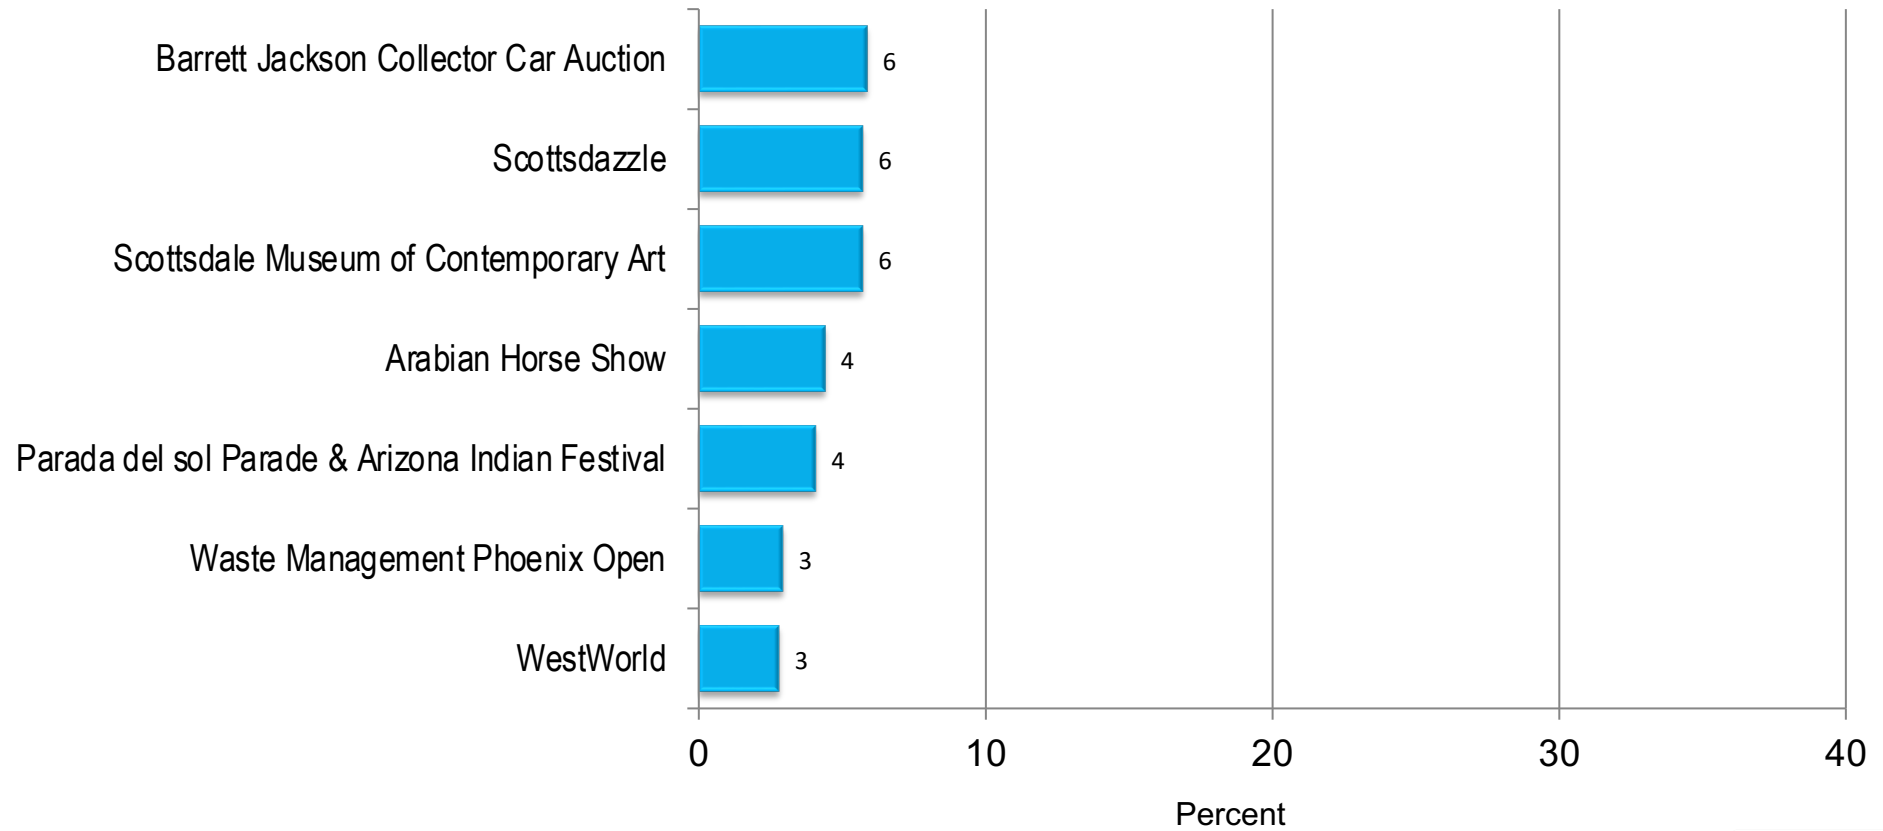

Attractions Visited/Experienced (Cont'd)

Base: 2022 Overnight Person-Trips to Scottsdale