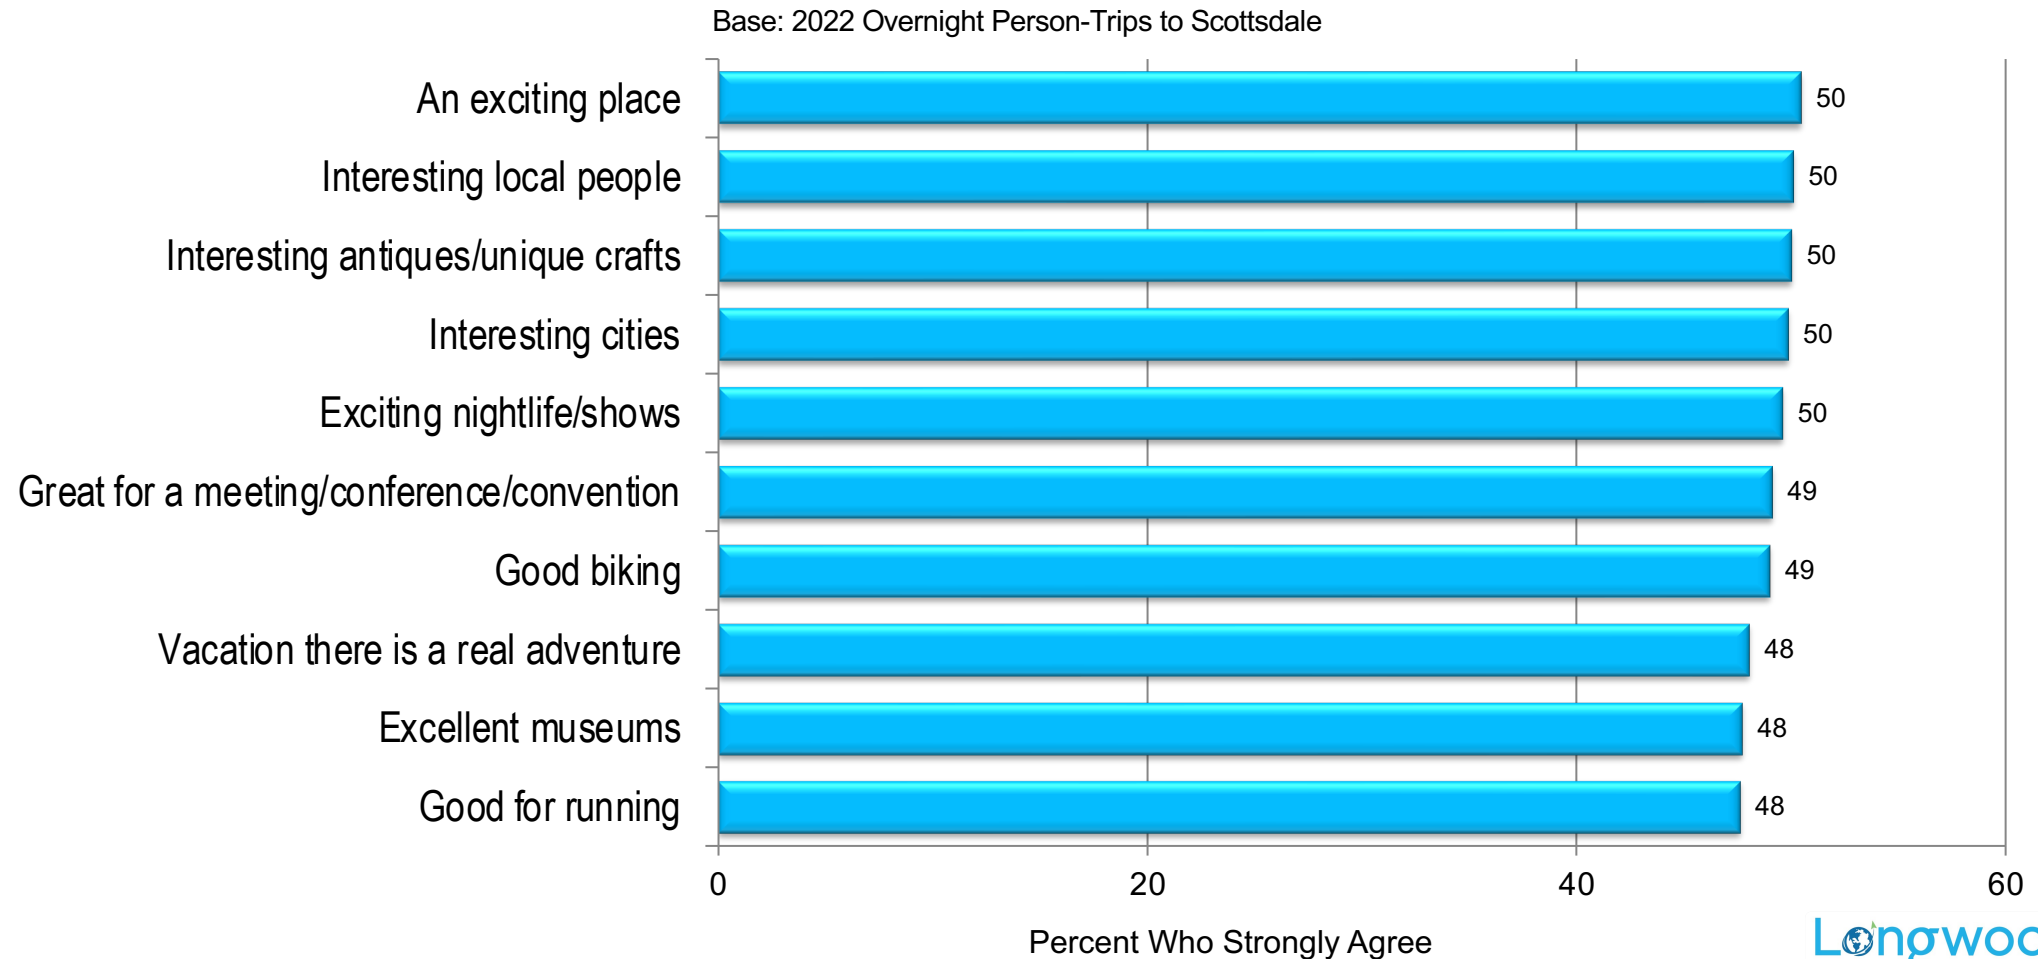

Impressions of Scottsdale as a Travel Destination (Cont'd)