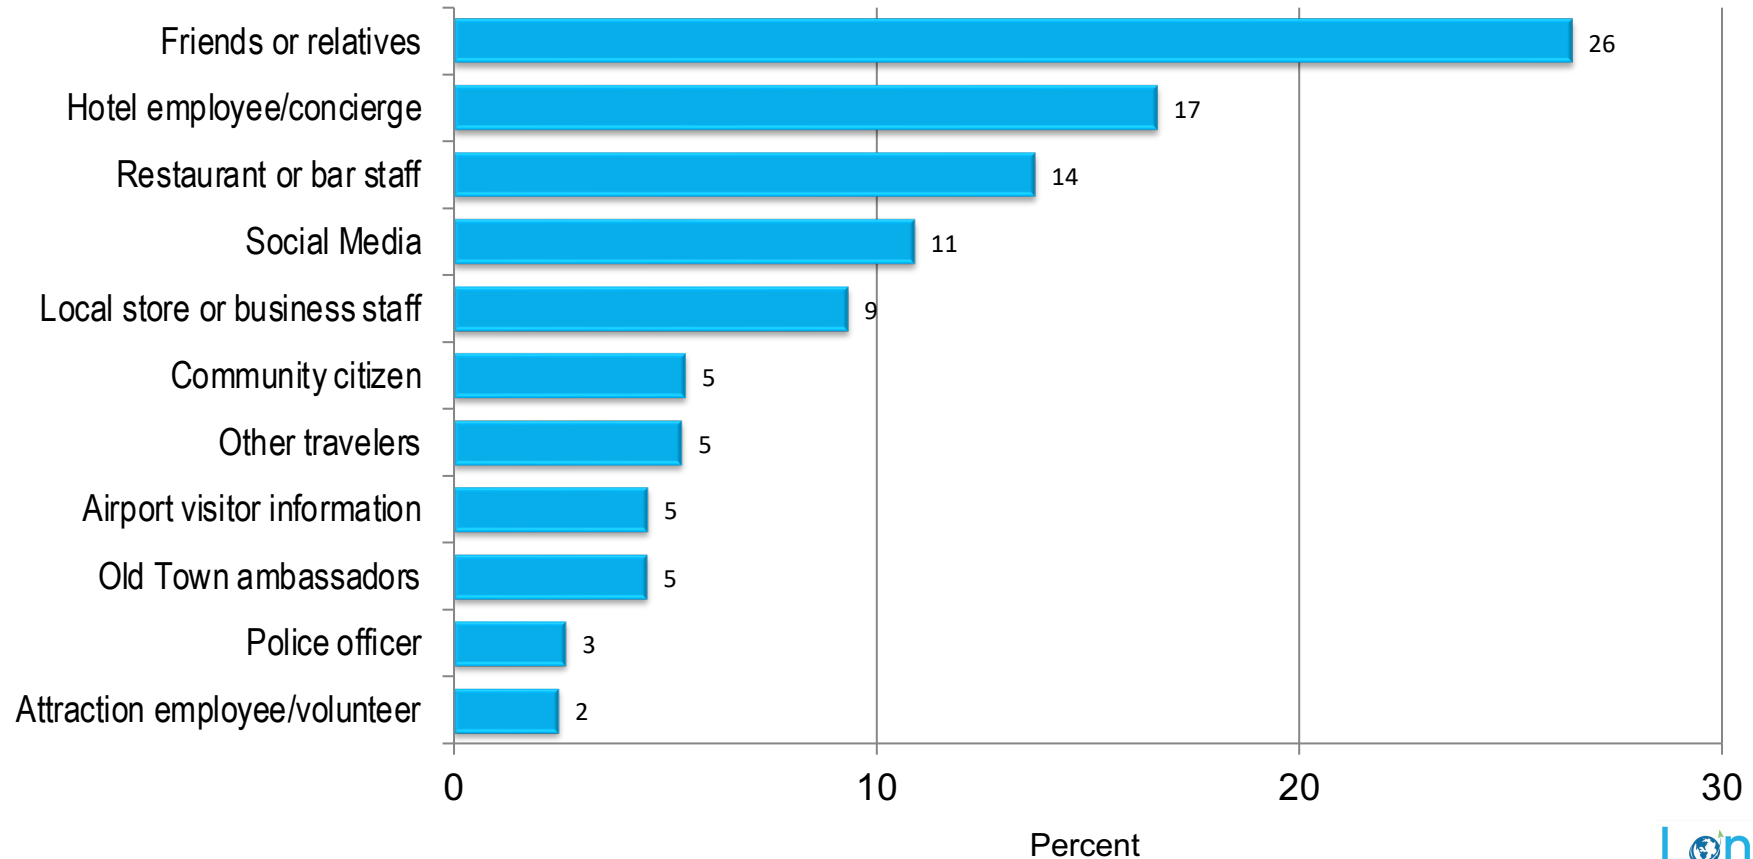

Sources Used to Enhance Visit to Scottsdale

Base: 2022 Overnight Person-Trips to Scottsdale