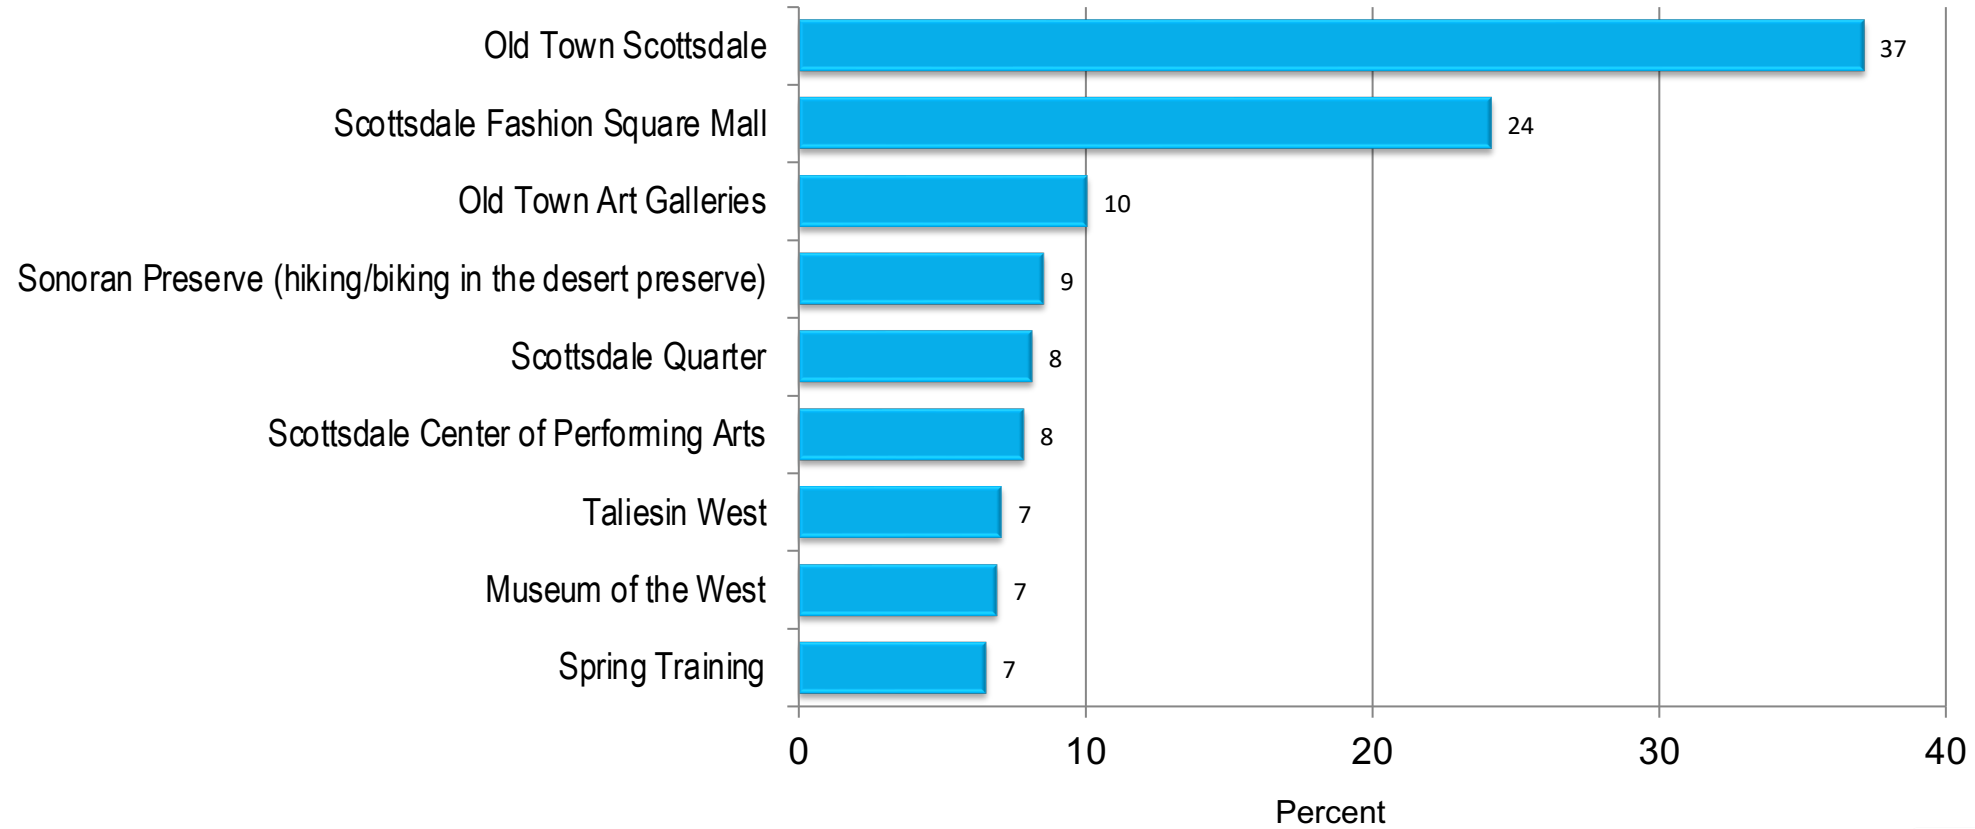

# How did you learn about ExperienceScottsdale.com?

Base: 2022 Overnight Person-Trips to Scottsdale that used ExperienceScottsdale.com

\*Caution low sample

# Attractions Visited/Experienced

Base: 2022 Overnight Person-Trips to Scottsdale