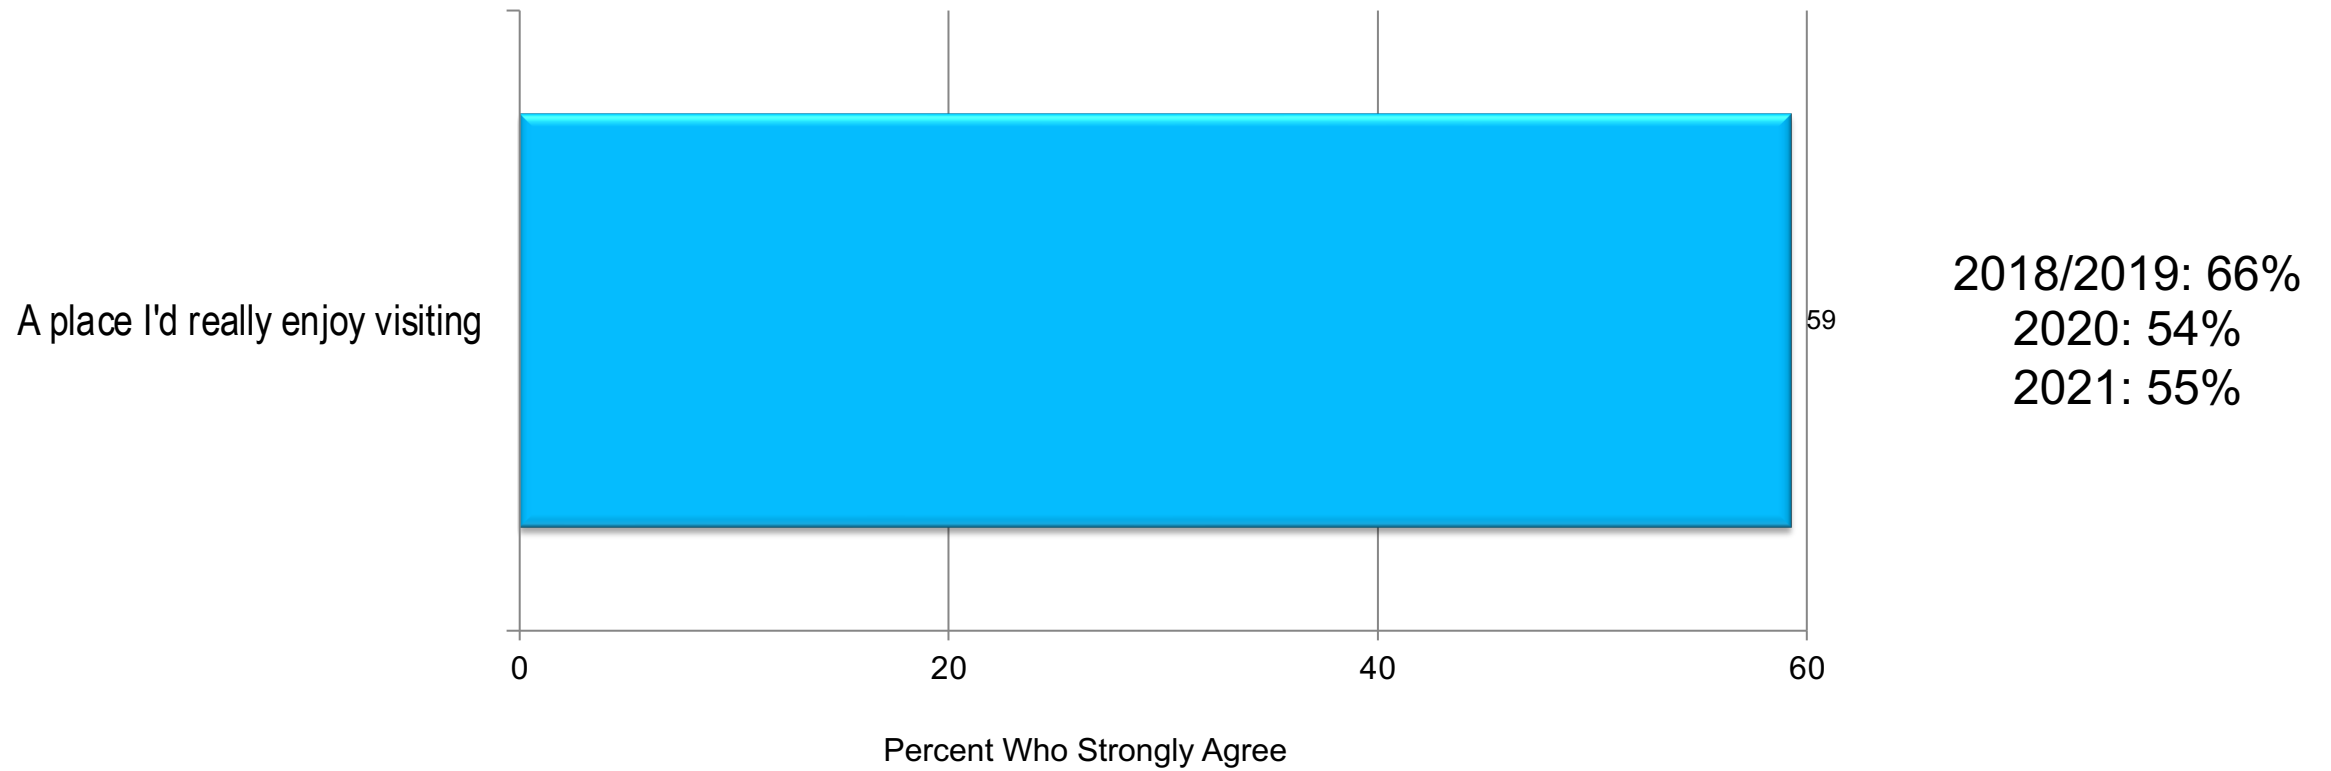

Impressions of Scottsdale as a Travel Destination

Base: 2022 Overnight Person-Trips to Scottsdale