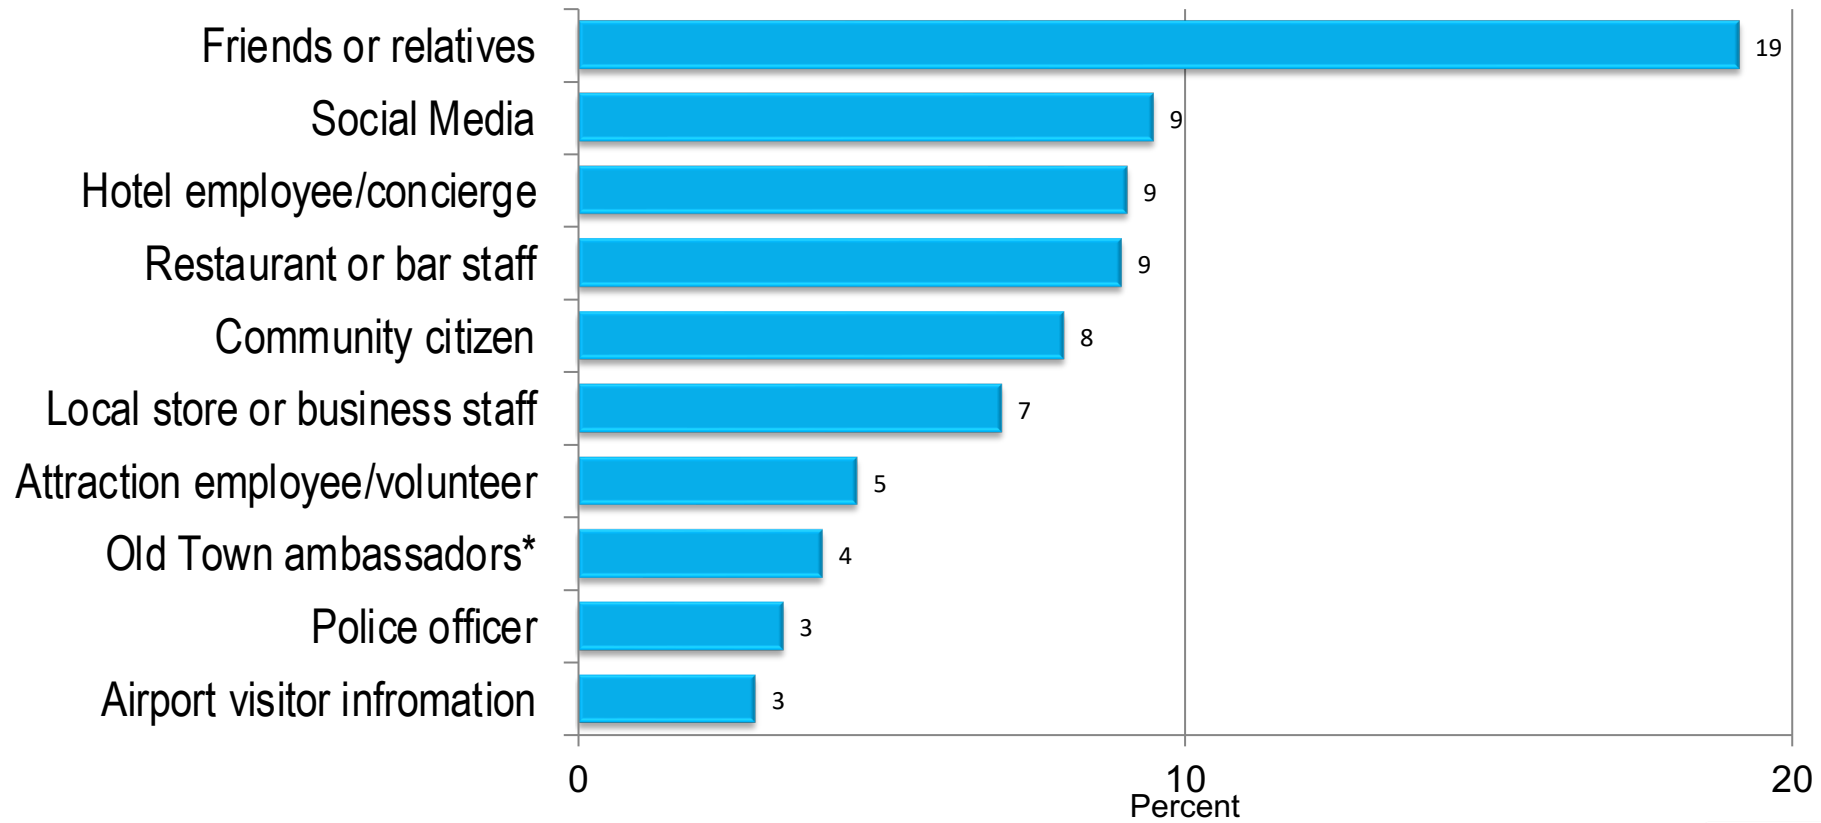

Sources Used to Enhance Visit to Scottsdale

Base: 2021 & 2022 Day Person-Trips to Scottsdale

*Response updated to 'Old Town ambassadors' in 2022, response 2022 data only