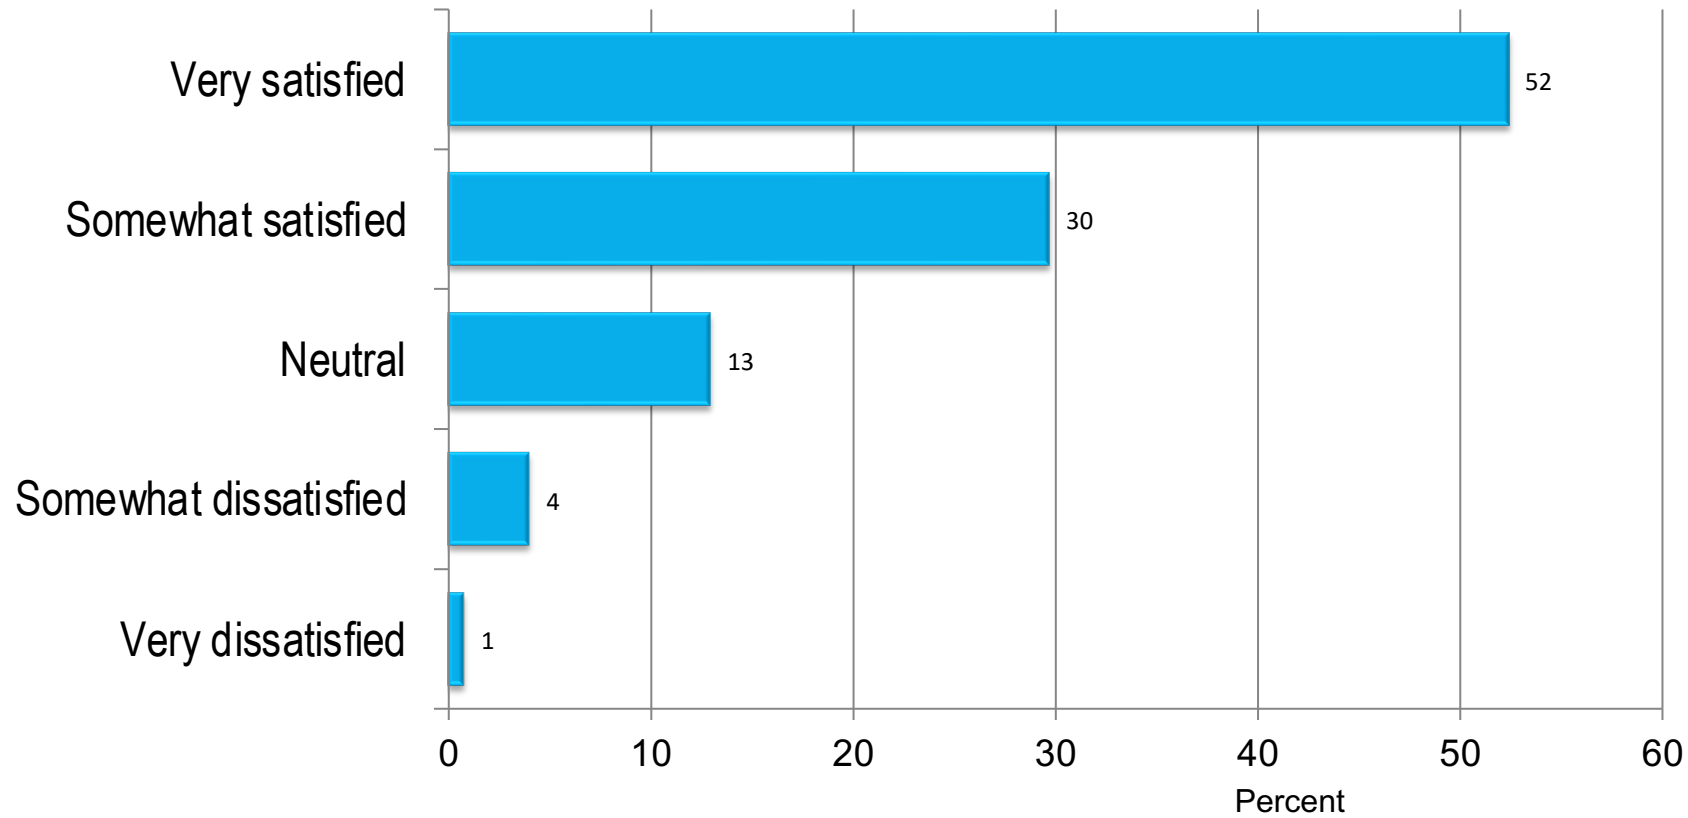

Satisfaction with Accommodations/Lodging

Base: 2022 Overnight Person-Trips to Scottsdale

Very/Somewhat Satisfied:
2018/2019: 87%
2020: 81%
2021: 83%
2022: 82%