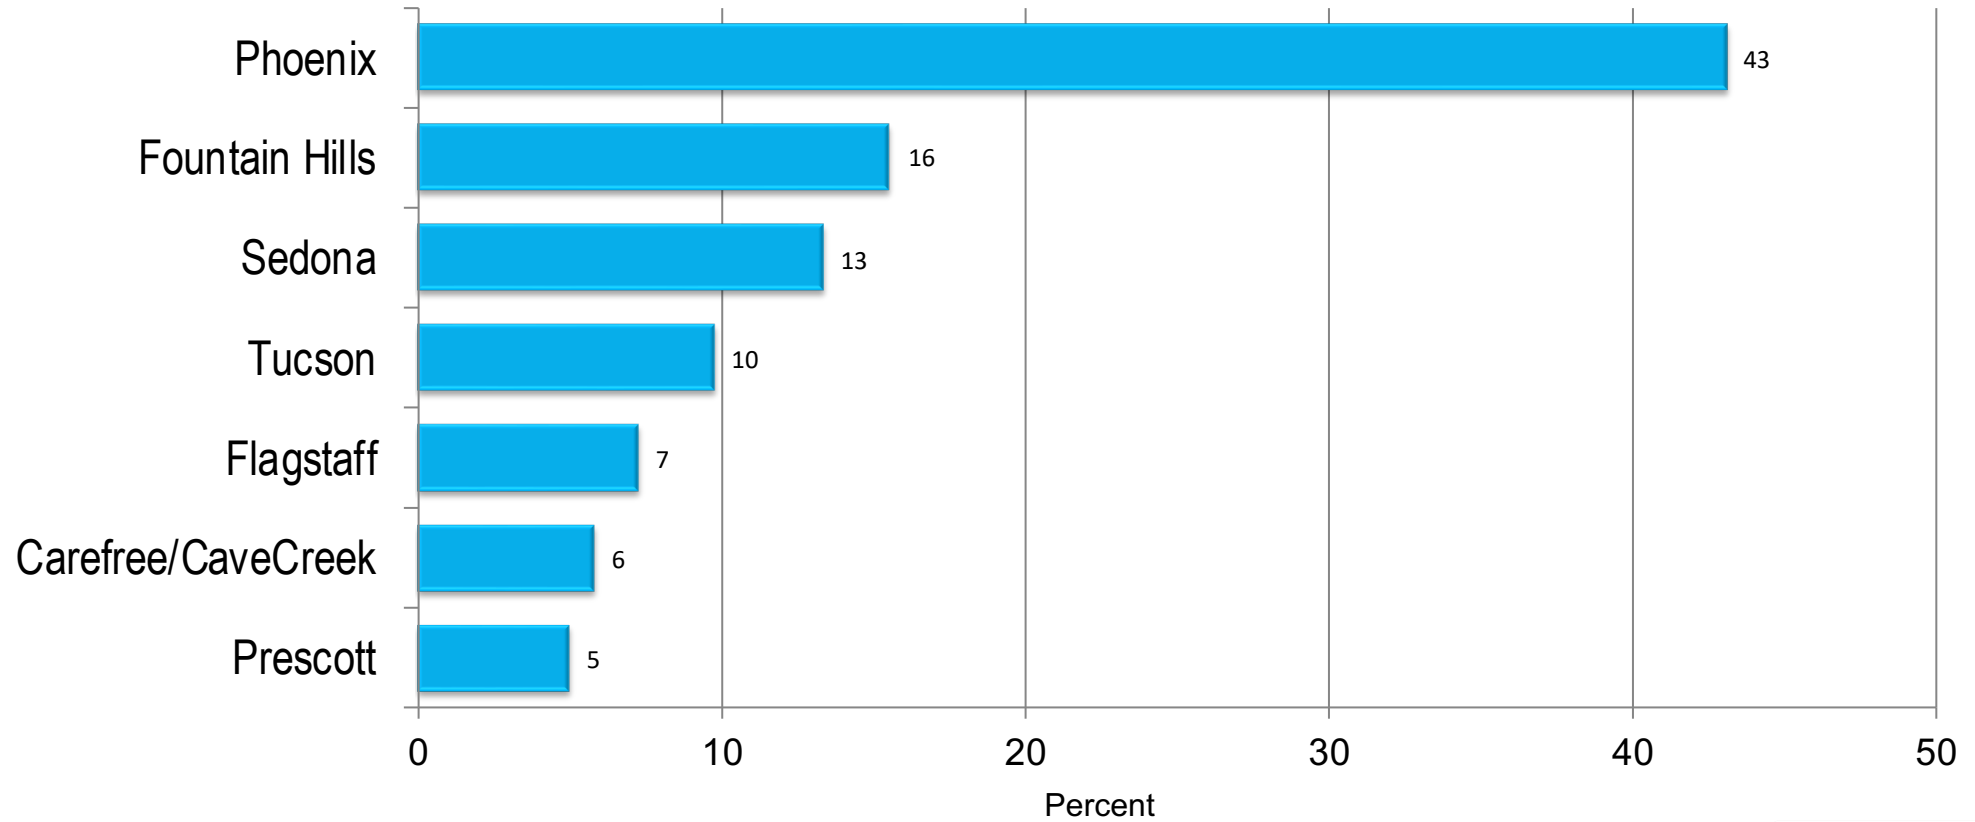

Arizona Destinations Visited on Trip

Base: 2021 & 2022 Day Person-Trips to Scottsdale