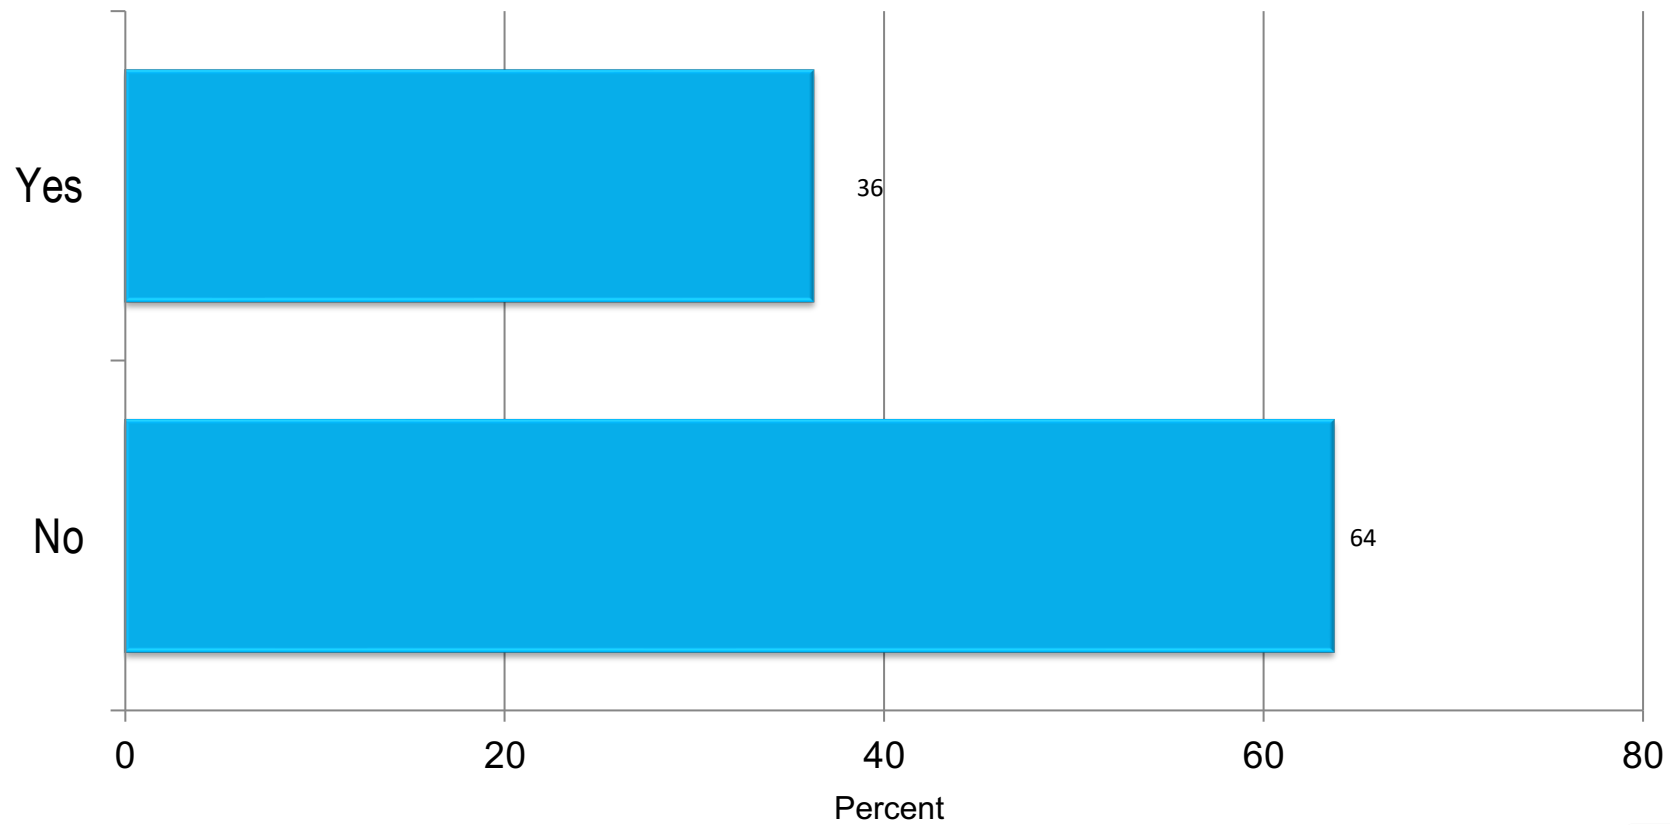

Purchased Tickets/Made Reservations for Activity/Event/Concert Before Arriving in Scottsdale

Base: 2022 Overnight Person-Trips to Scottsdale