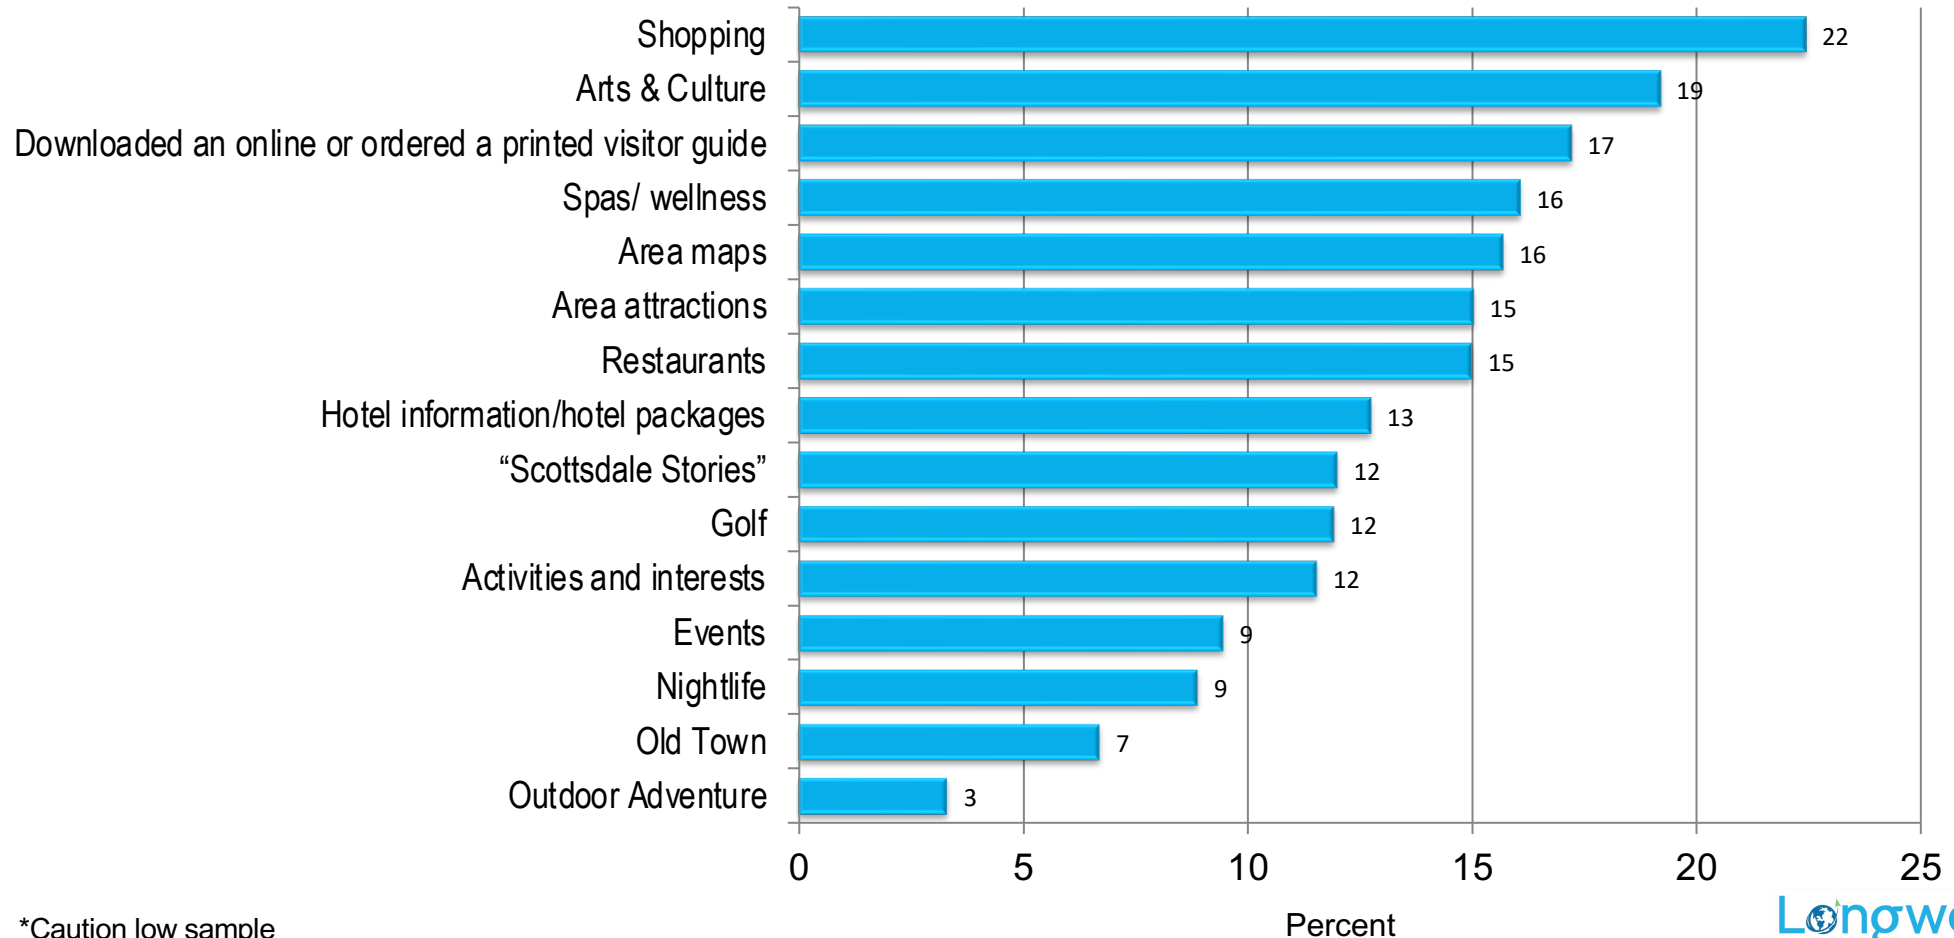

Types of Information Explored on ExperienceScottsdale.com

Base: 2022 Overnight Person-Trips to Scottsdale that used ExperienceScottsdale.com

*Caution low sample