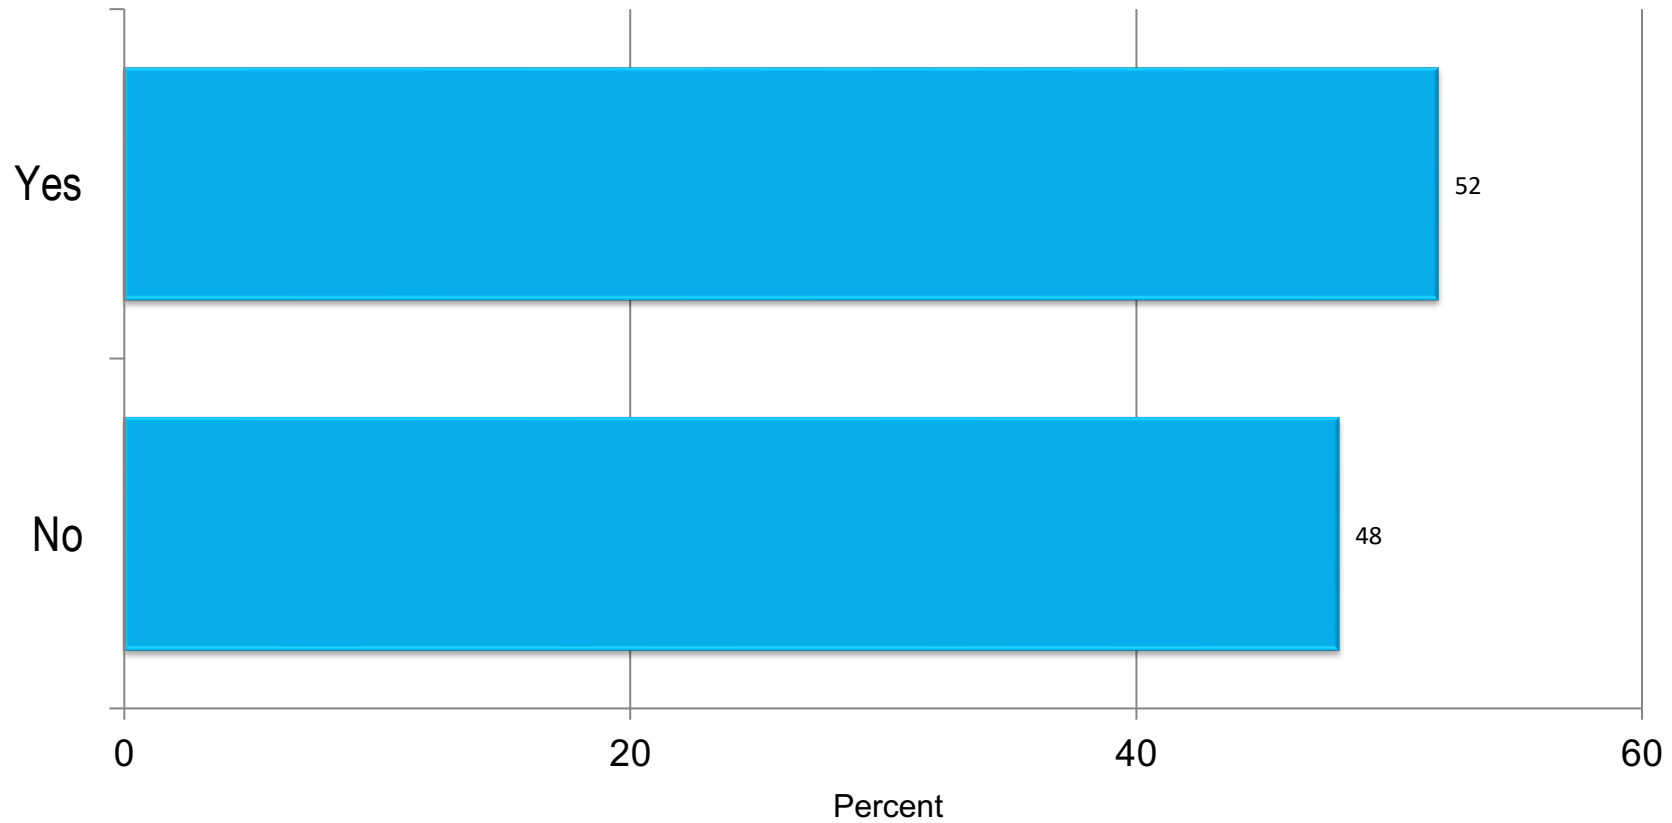

Flew Into Phoenix Sky Harbor International Airport

Base: 2022 Overnight Person-Trips to Scottsdale