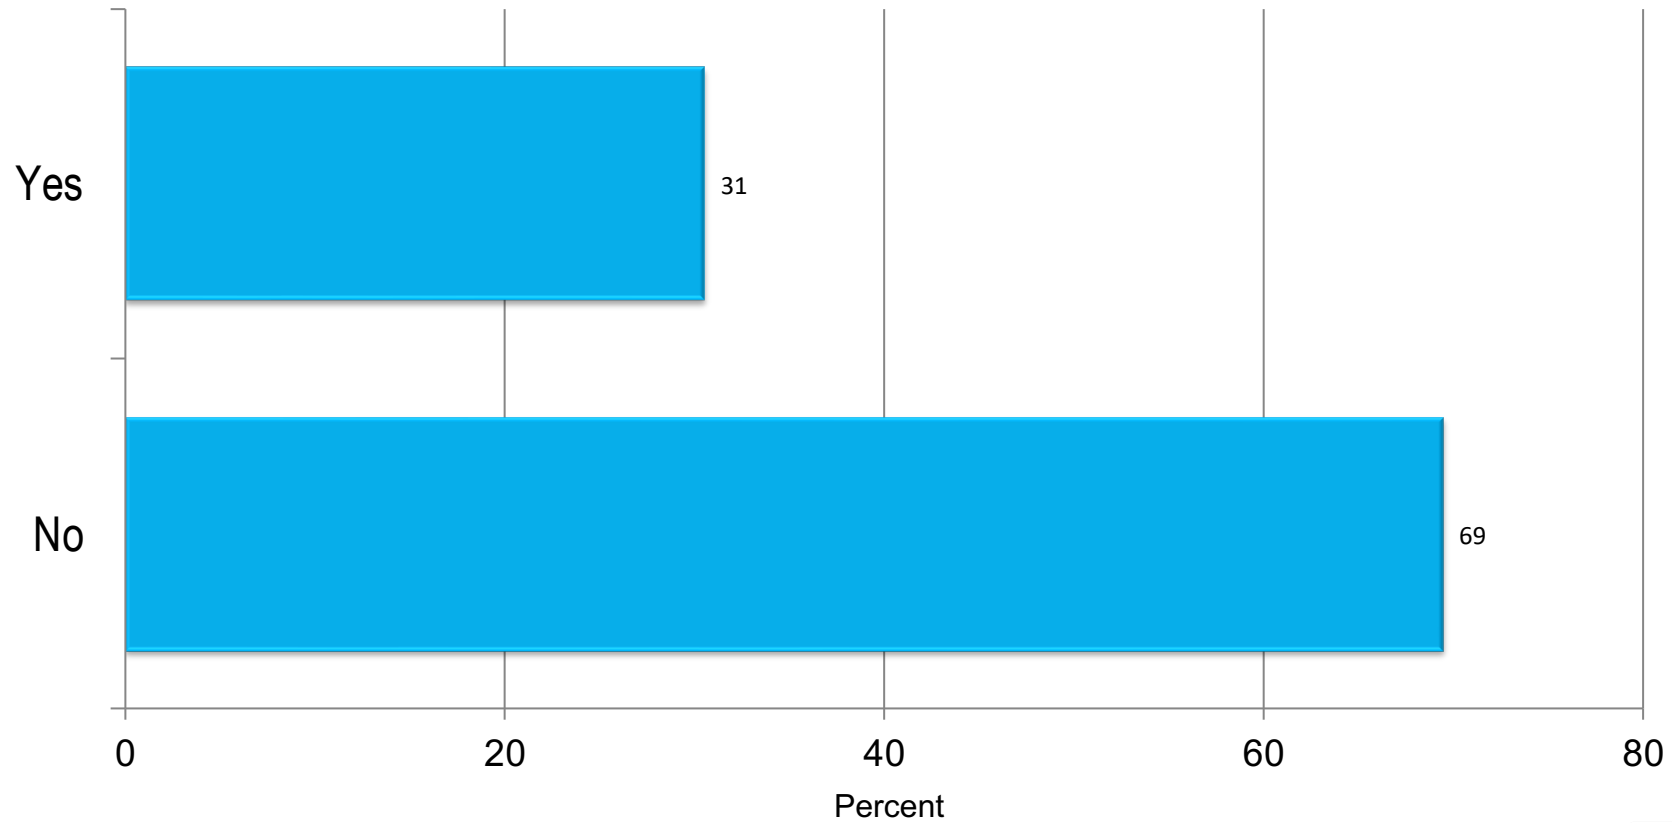

Use of ExperienceScottsdale.com Website for Planning (Before or During) Trip

Base: 2022 Overnight Person-Trips to Scottsdale