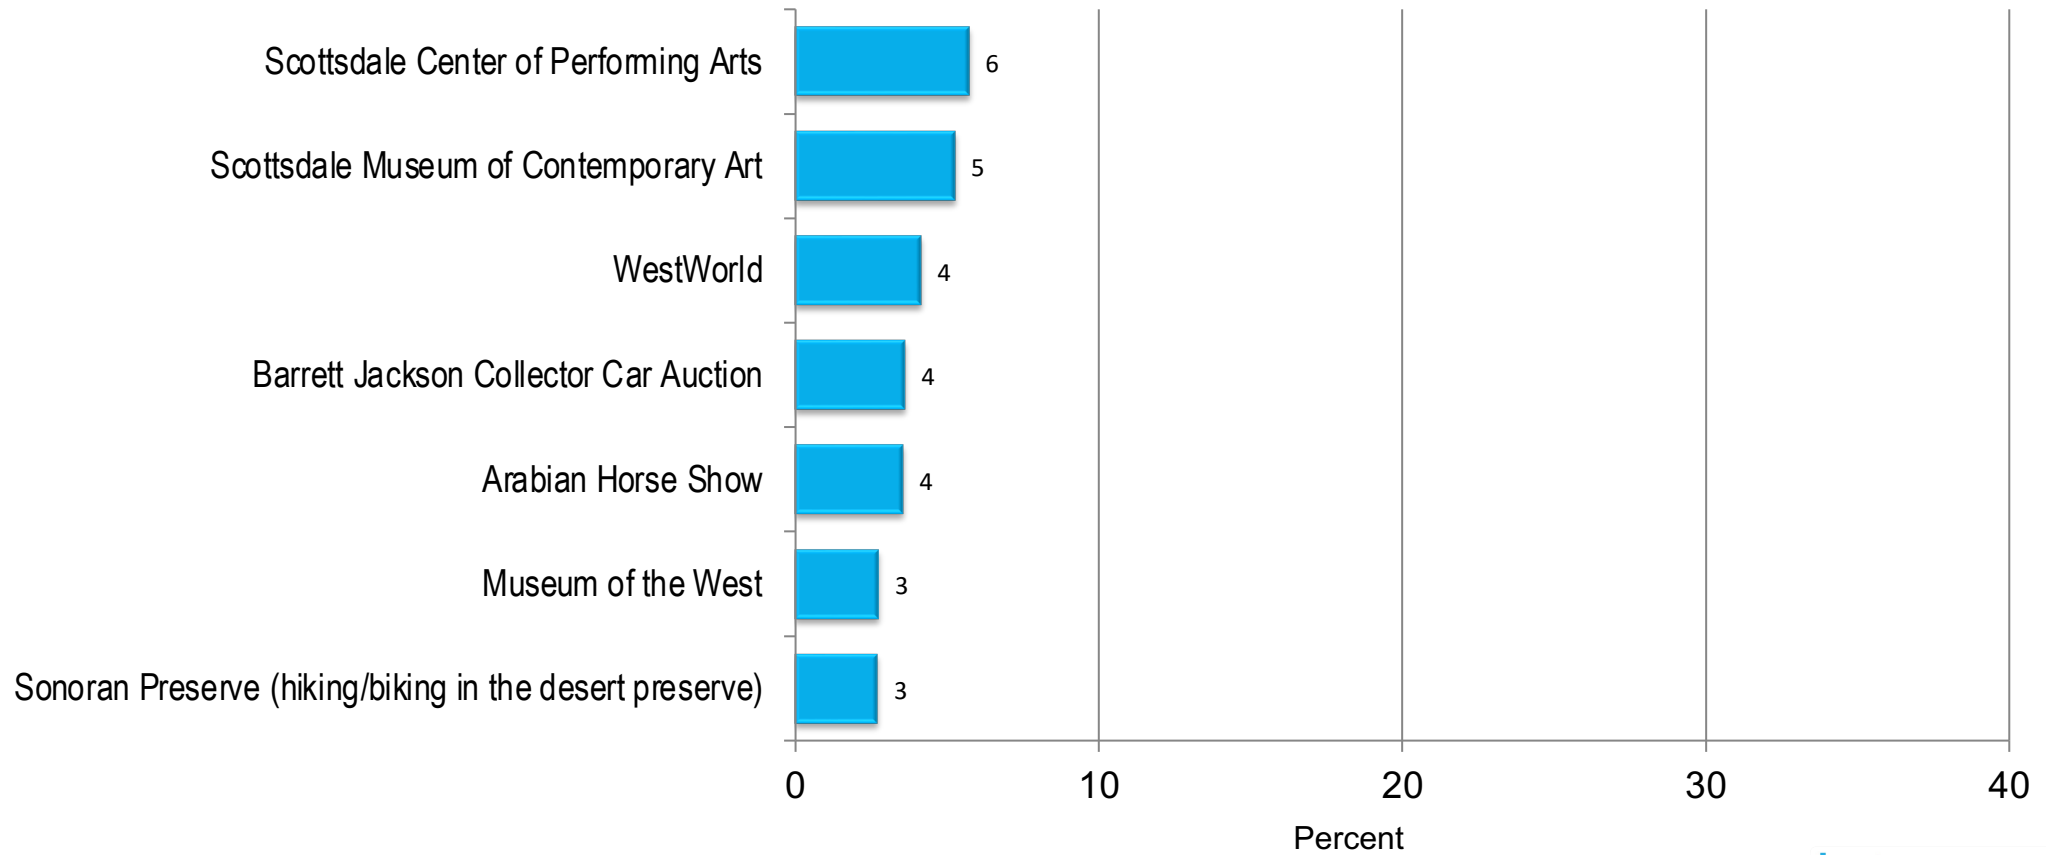

Attractions Visited/Experienced (Cont'd)

Base: 2021 & 2022 Day Person-Trips to Scottsdale