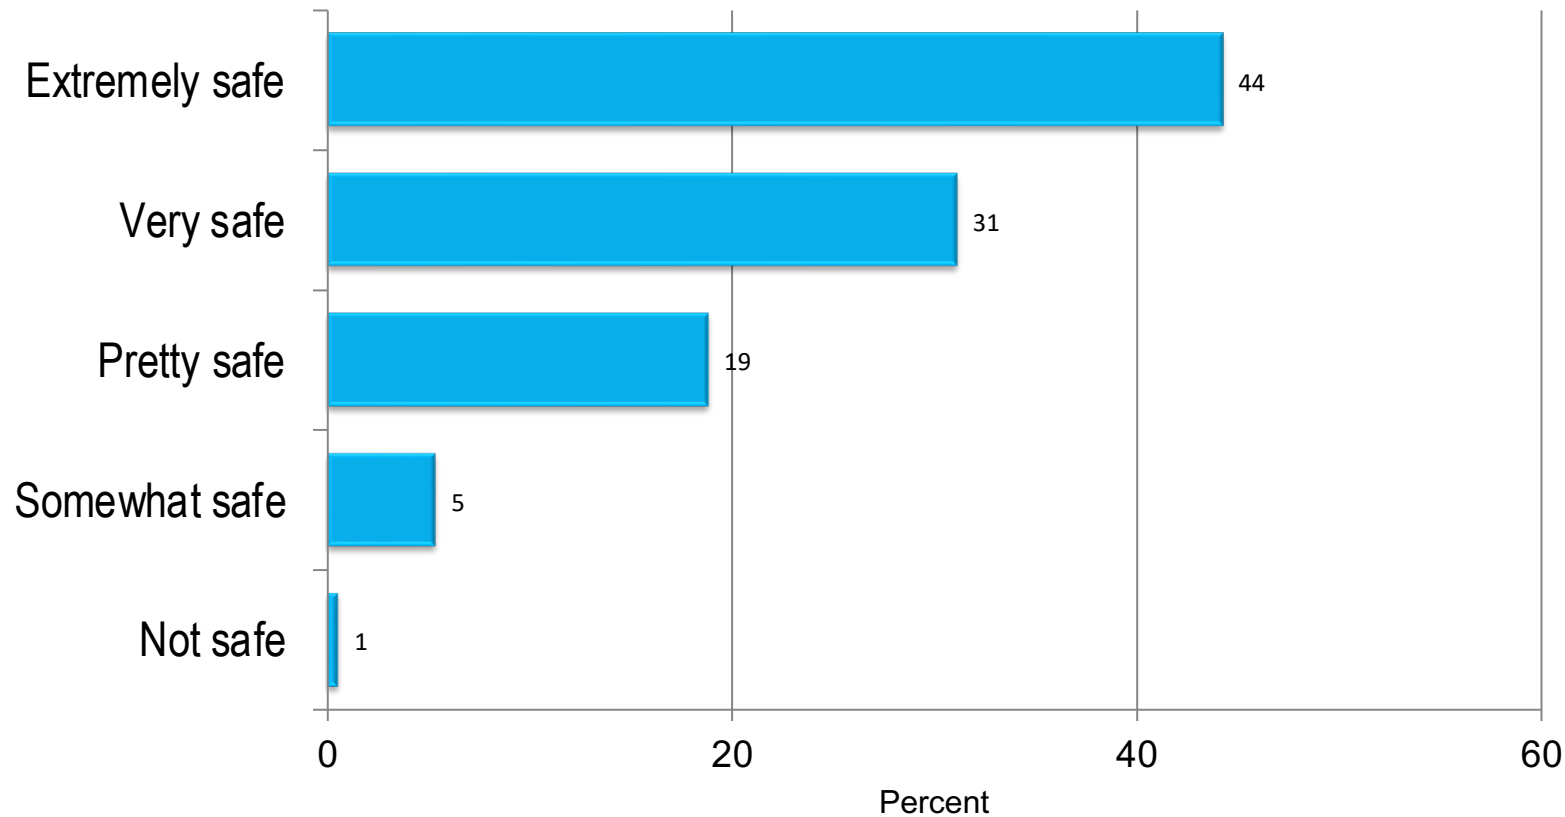

# Overall Satisfaction with Visit to Scottsdale

Base: 2022 Overnight Person-Trips to Scottsdale

**Very/Somewhat Satisfied:**  
2018/2019: 90%  
2020: 83%  
2021: 79%  
2022: 78%

# Satisfaction with Accommodations/Lodging

Base: 2022 Overnight Person-Trips to Scottsdale

**Very/Somewhat Satisfied:**  
2018/2019: 87%  
2020: 81%  
2021: 83%  
2022: 82%

# Perceived Level of Safety During Trip to Scottsdale

Base: 2022 Overnight Person-Trips to Scottsdale

**Extremely/Very/Pretty Safe:**

2018/2019: 96%  
2020: 92%  
2021: 93%  
2022: 94%