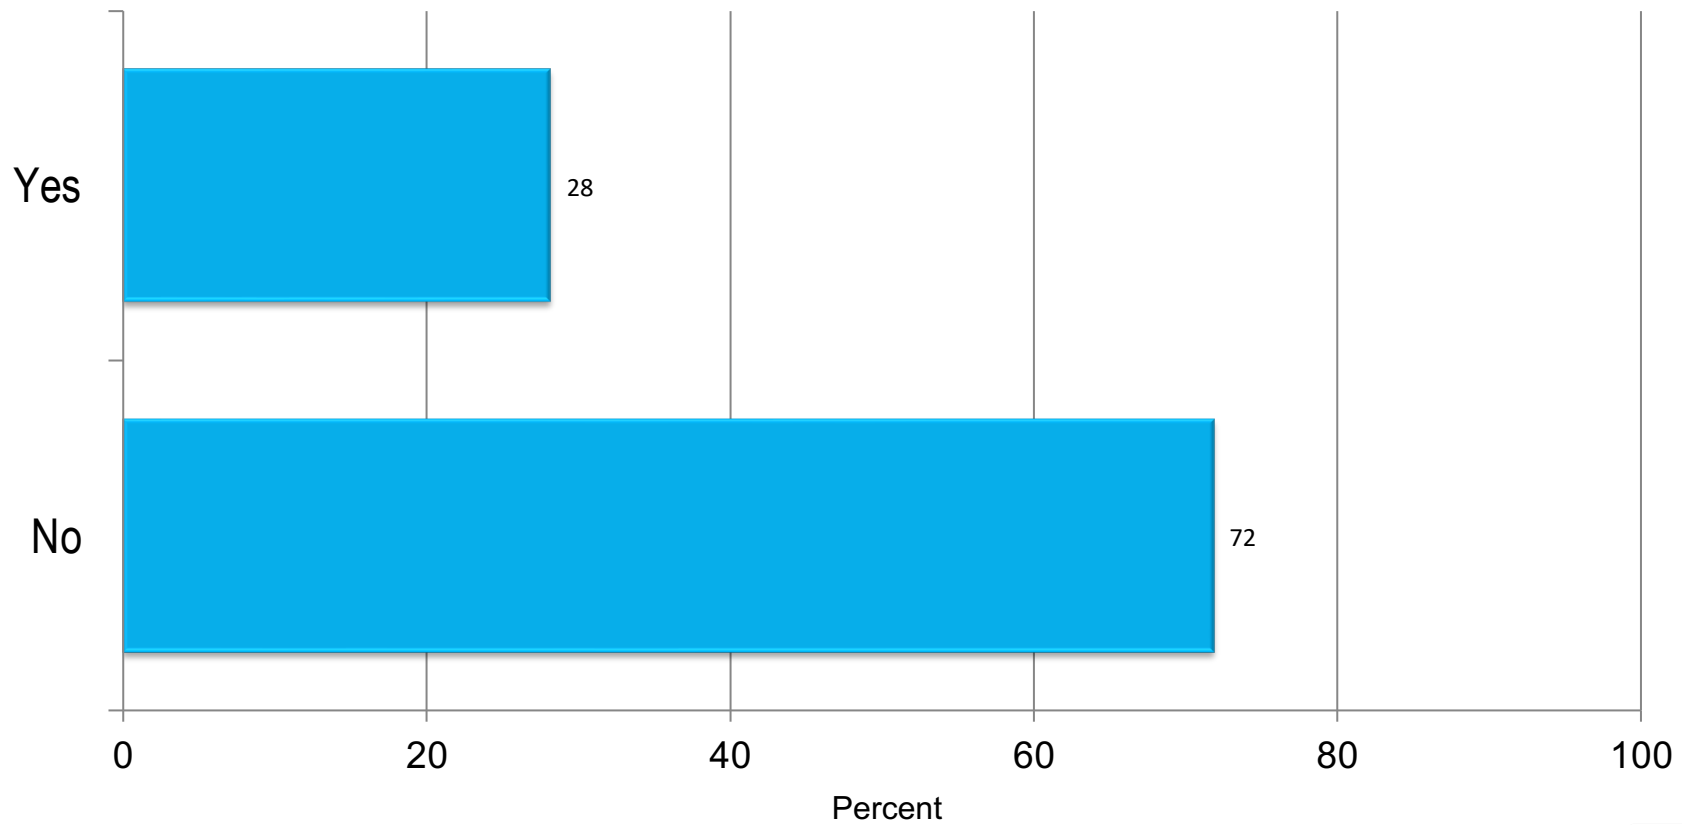

Purchased Tickets/Made Reservations for Activity/Event/Concert Before Arriving in Scottsdale

Base: 2021 & 2022 Day Person-Trips to Scottsdale