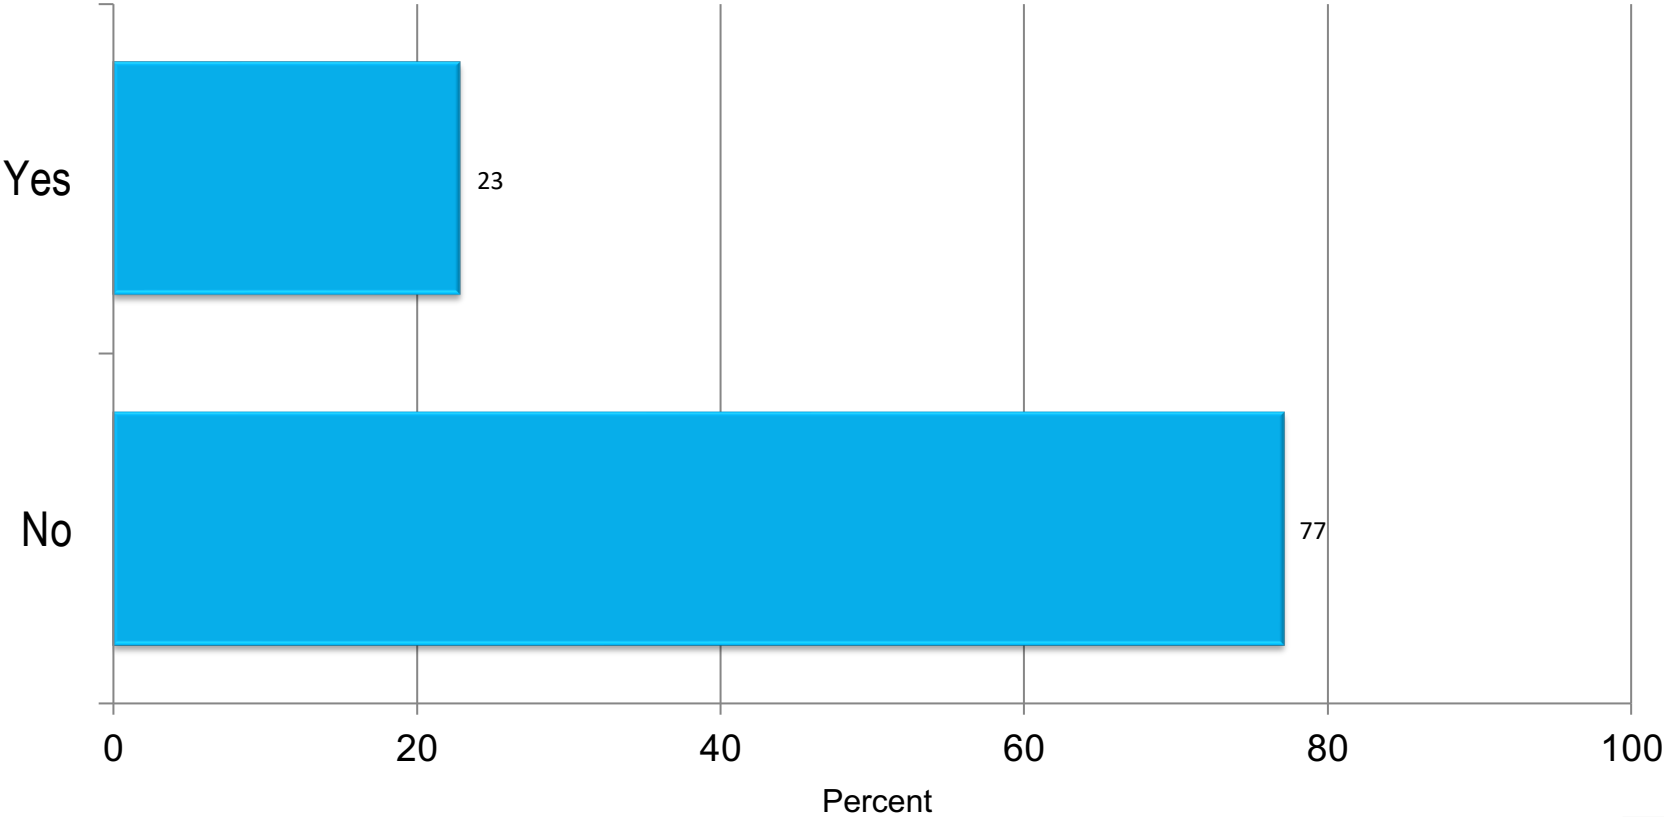

# Overall Satisfaction with Visit to Scottsdale

Base: 2022 Overnight Person-Trips to Scottsdale

**Very/Somewhat Satisfied:**  
2018/2019: 90%  
2020: 83%  
2021: 79%  
2022: 78%