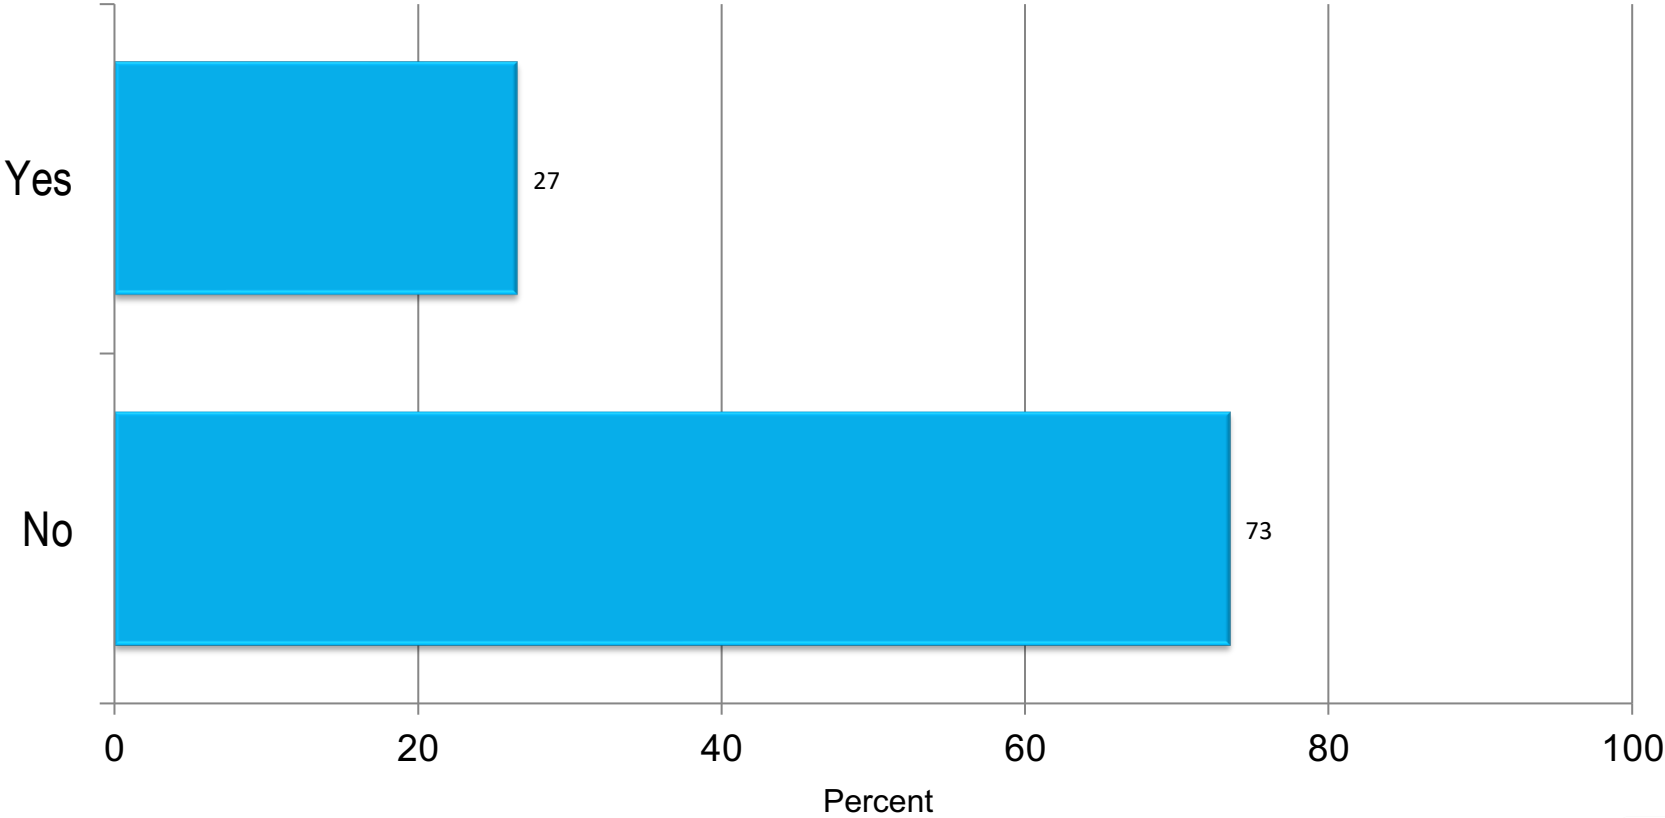

Immediate Travel Party Part of a Larger Group

Base: 2022 Overnight Person-Trips to Scottsdale