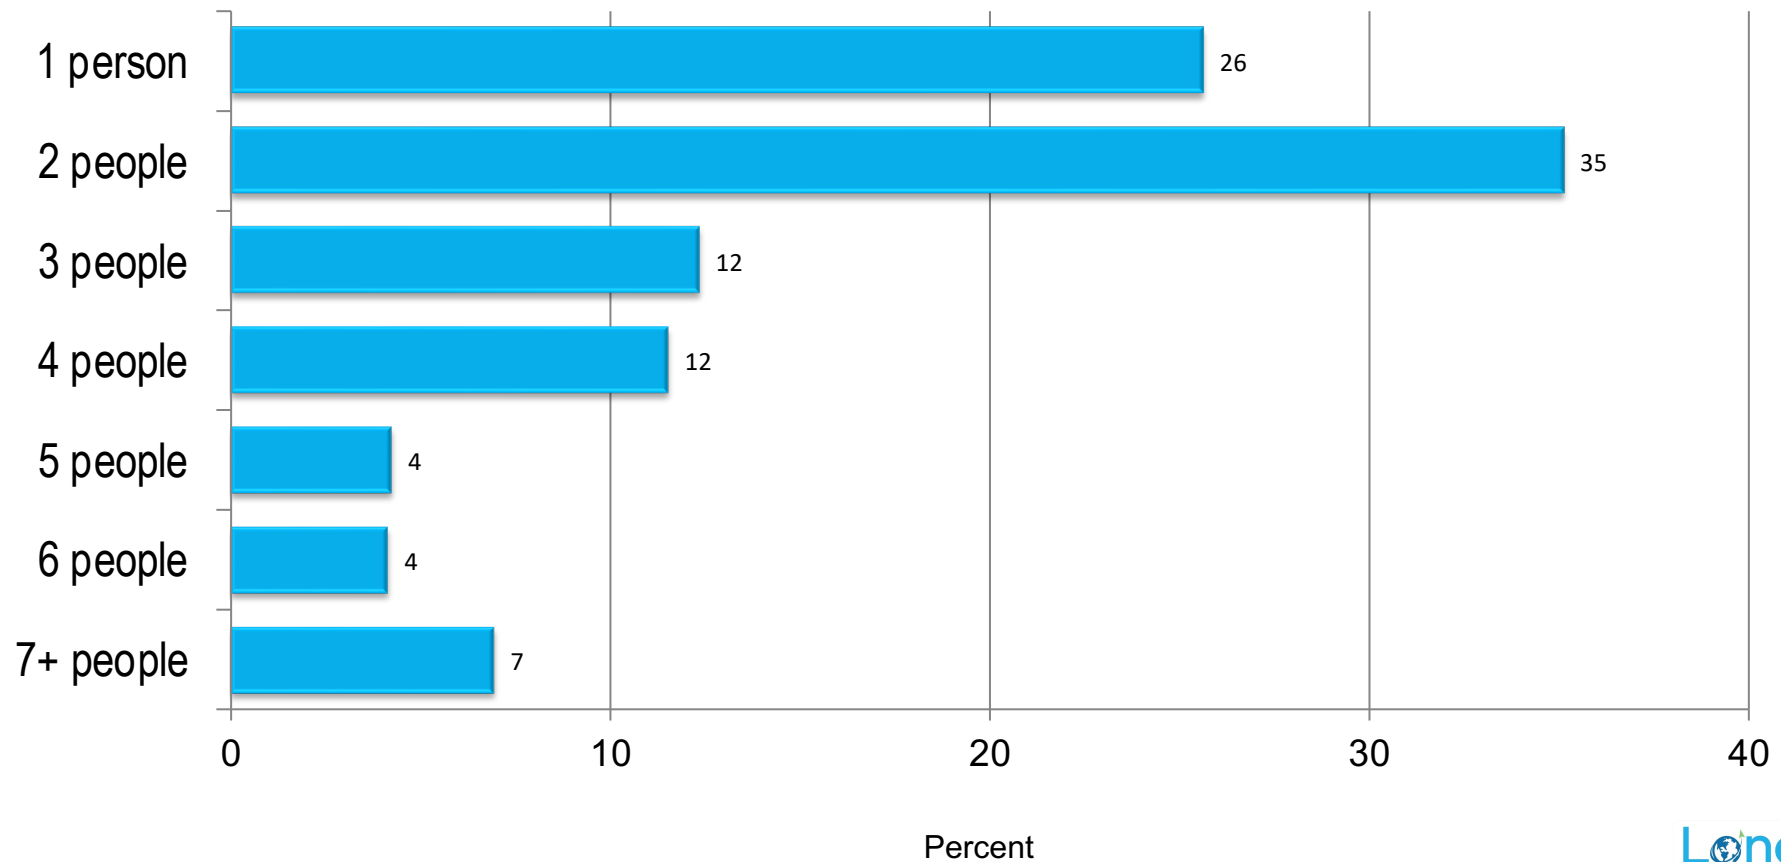

Travel Party Size

Base: 2022 Overnight Person-Trips to Scottsdale