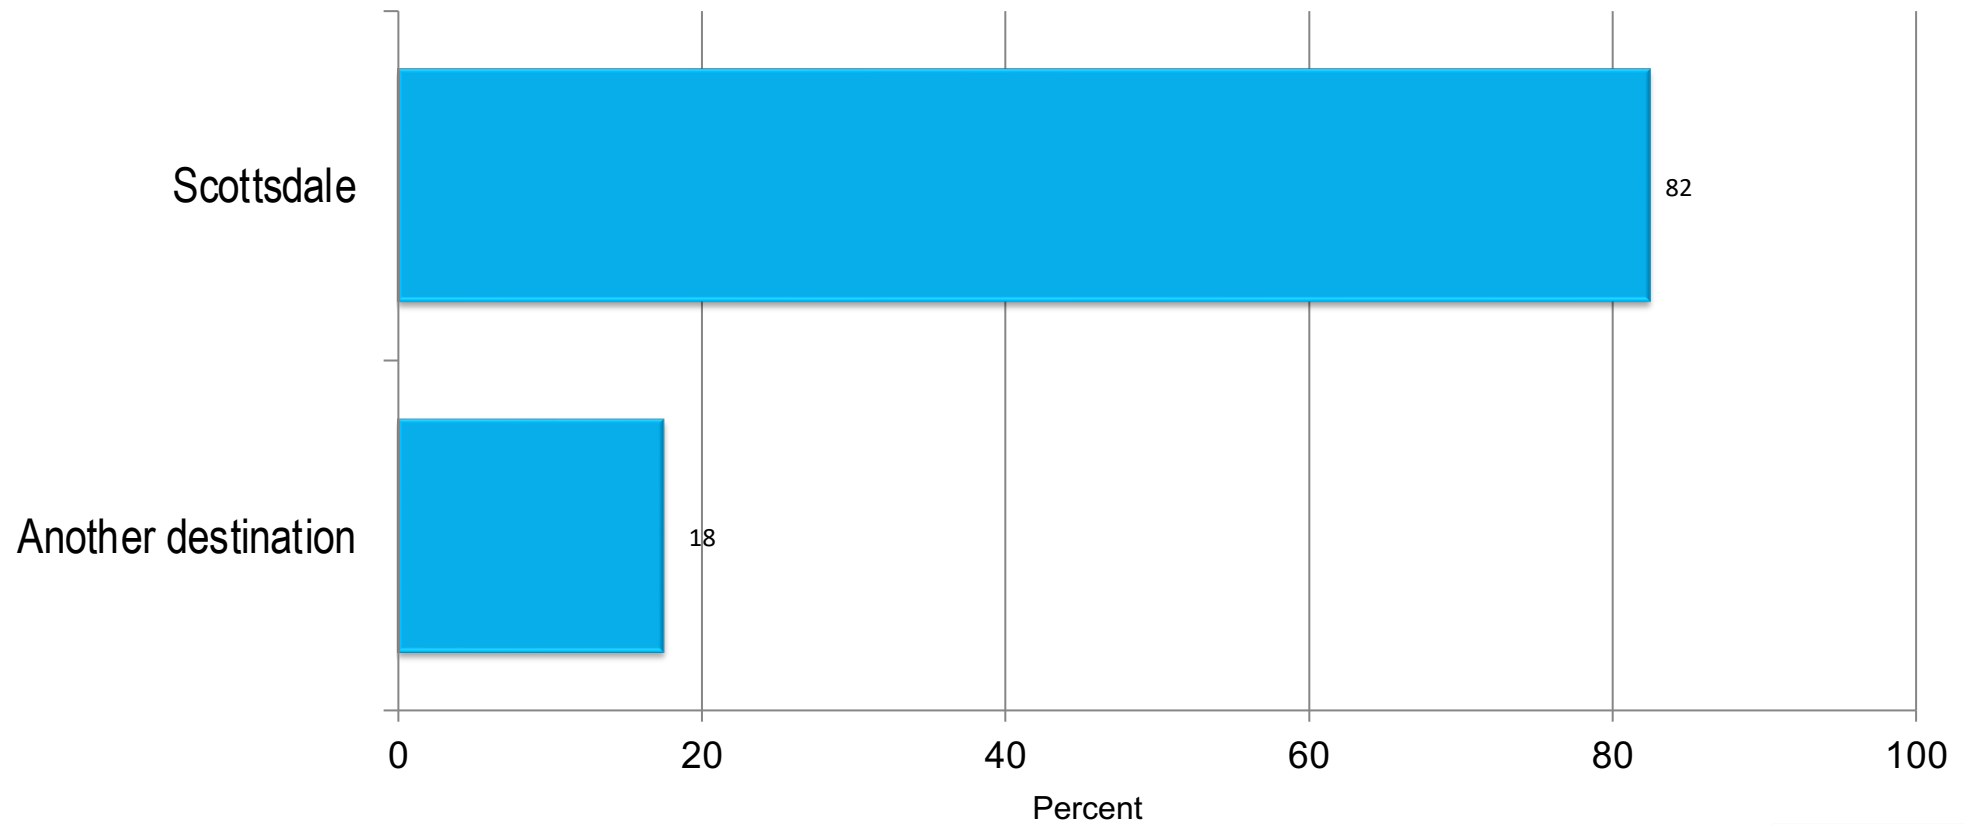

Primary Destination on Trip

Base: 2021 & 2022 Day Person-Trips to Scottsdale