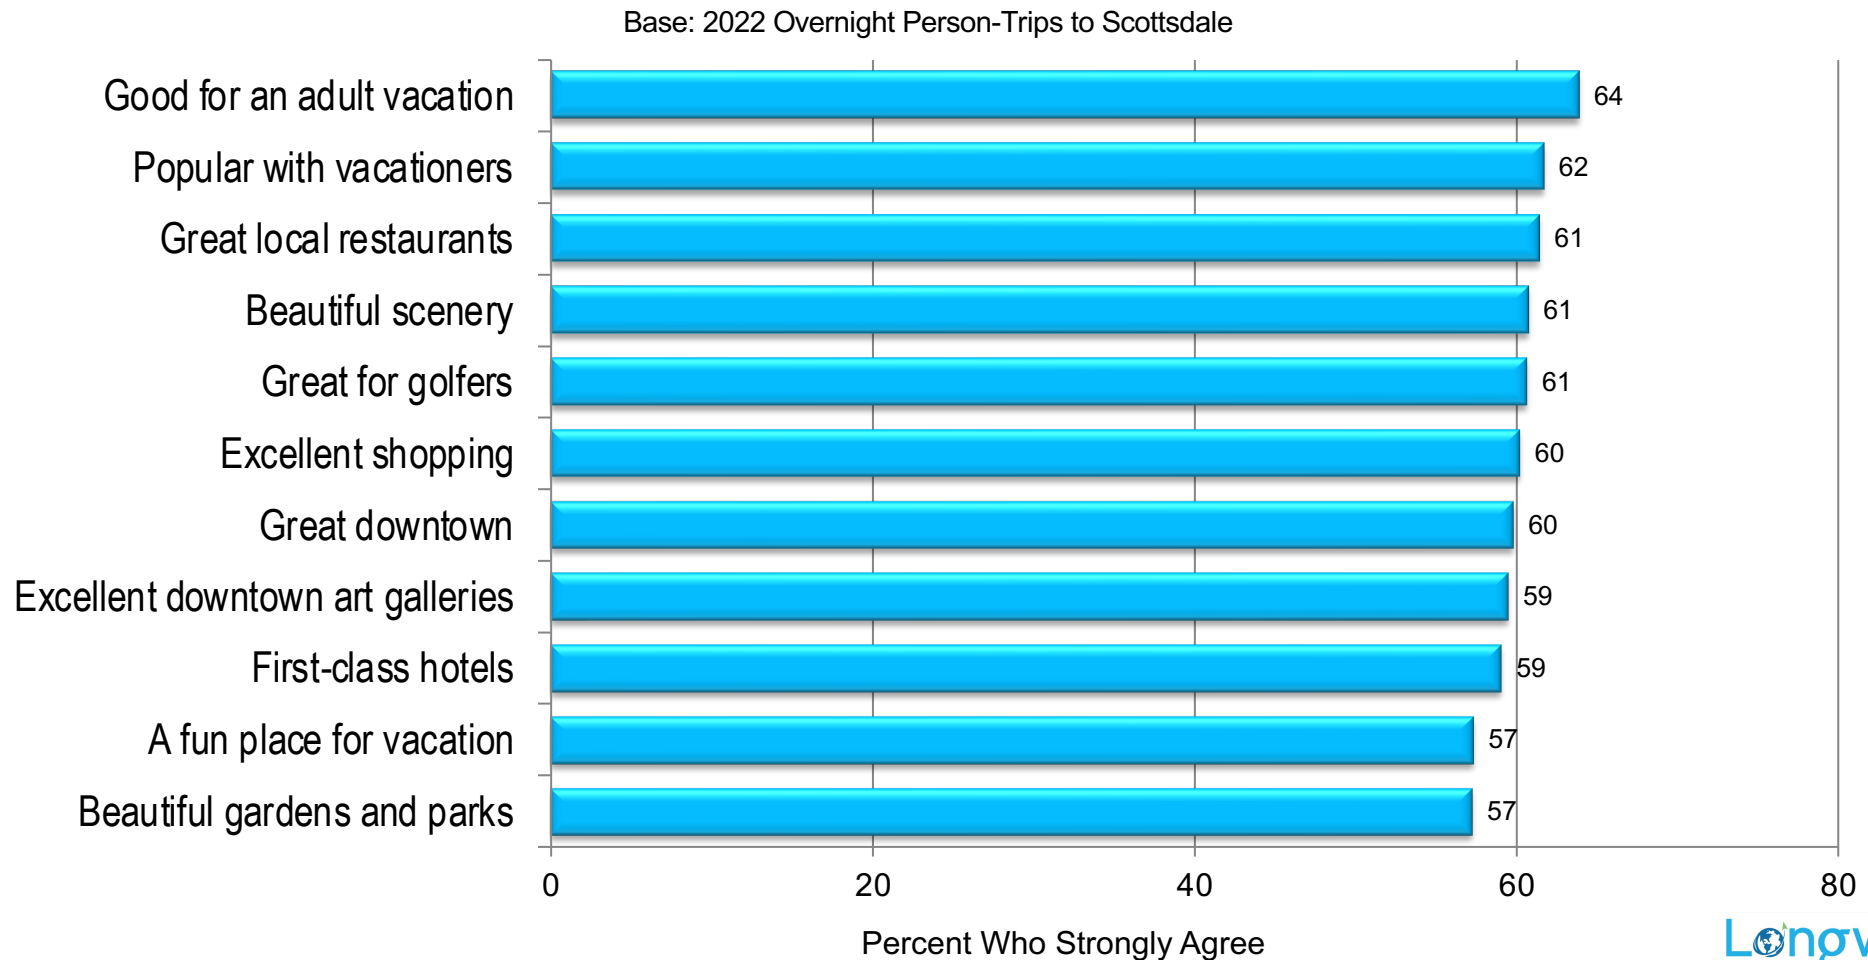

Impressions of Scottsdale as a Travel Destination (Cont'd)