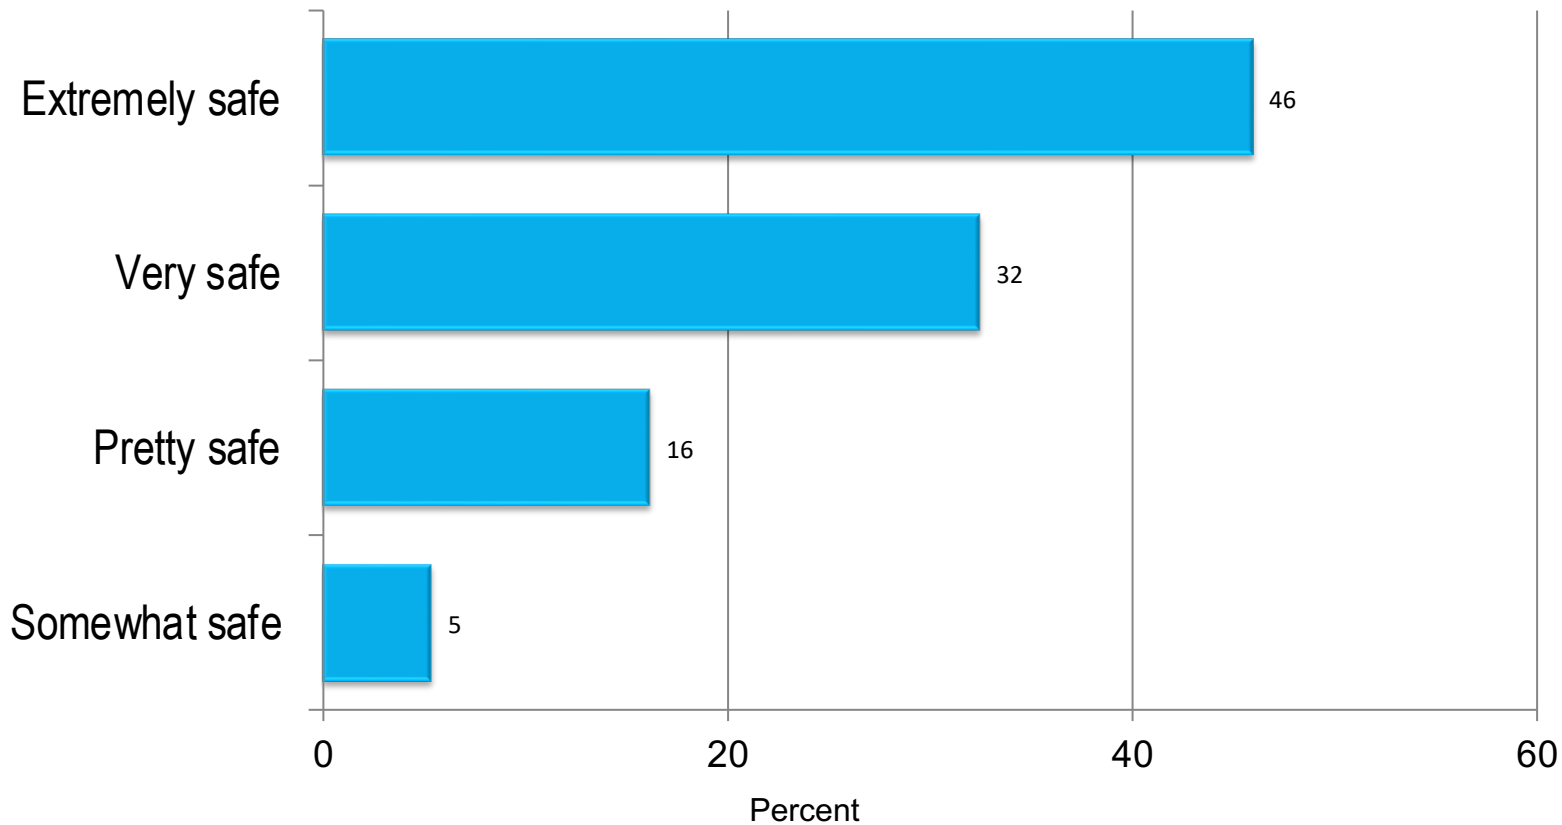

# Overall Satisfaction with Visit to Scottsdale

Base: 2021 & 2022 Day Person-Trips to Scottsdale

**Very/Somewhat Satisfied:**  
2018/2019: 88%  
2019/2020: 86%  
2020/2021: 80%  
2021/2022: 79%

# Perceived Level of Safety During Trip to Scottsdale

Base: 2021 & 2022 Day Person-Trips to Scottsdale