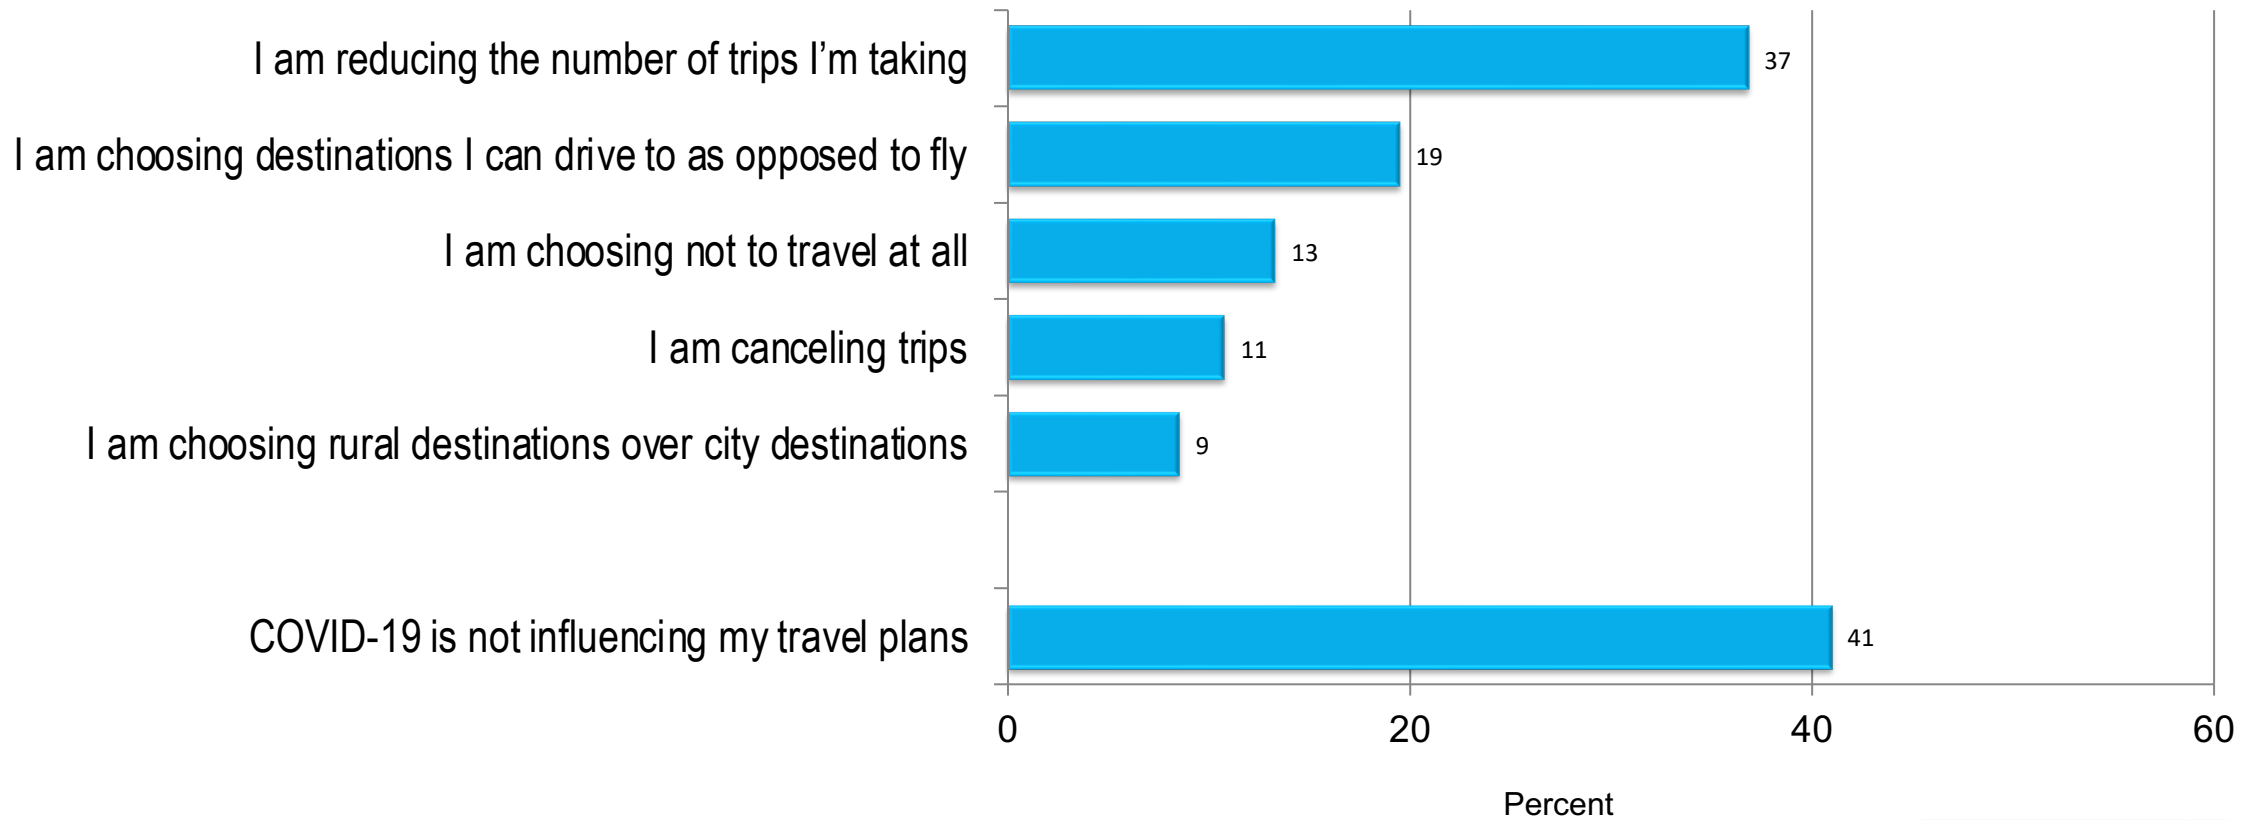

Influence of COVID-19 on Travel Plans in the Next Six Months

Base: 2021 & 2022 Day Person-Trips to Scottsdale