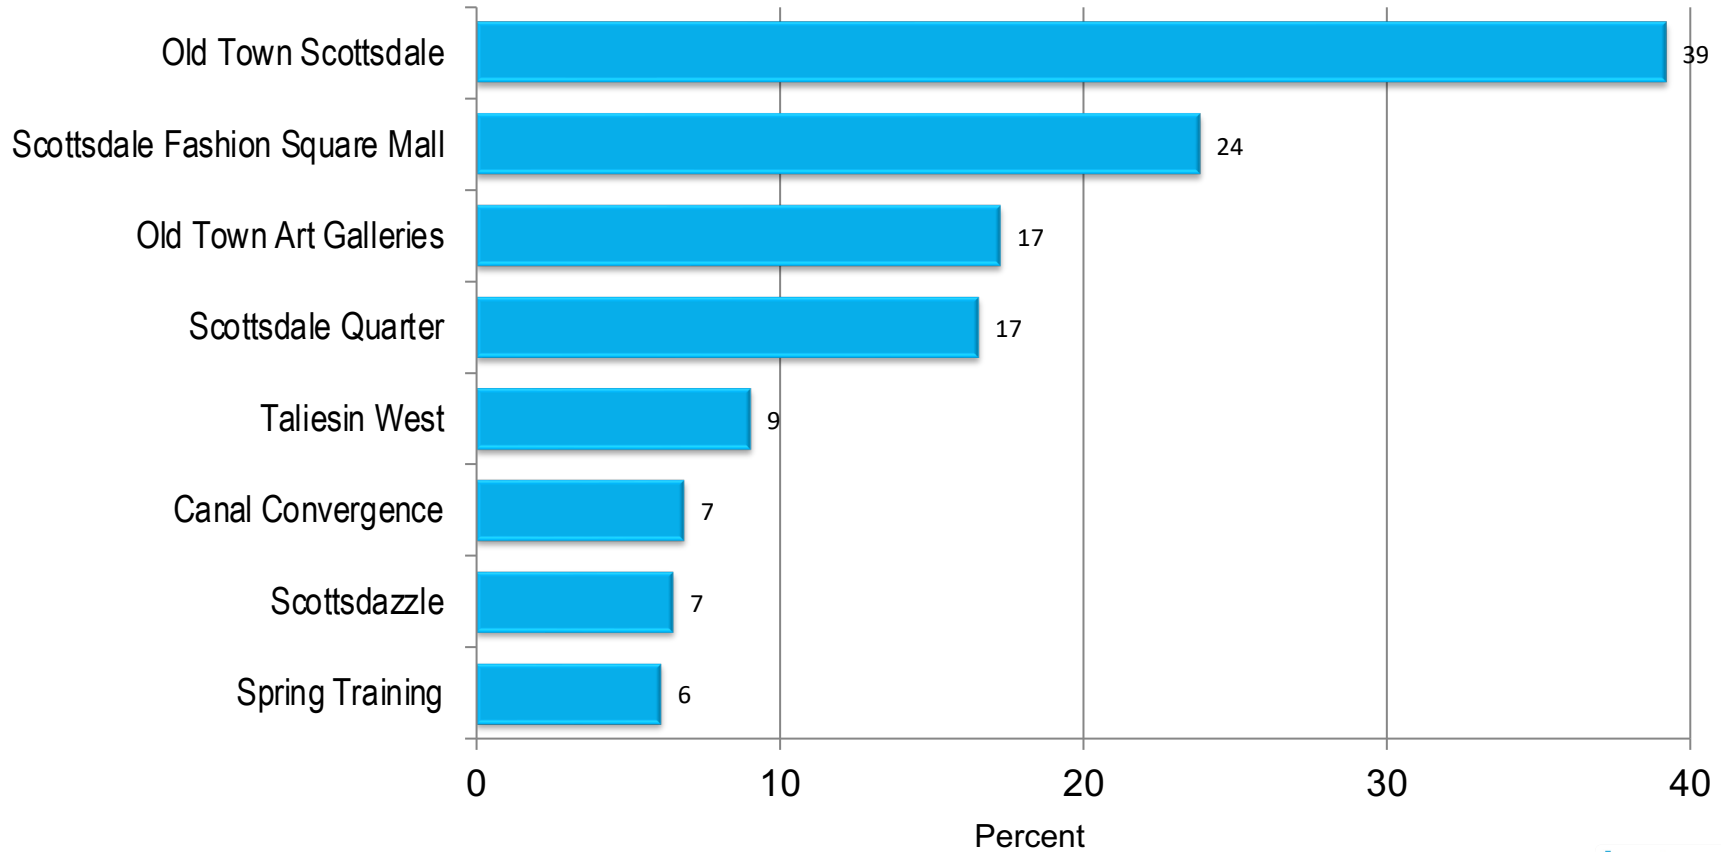

# How did you learn about ExperienceScottsdale.com?

Base: 2021 & 2022 Day Person-Trips to Scottsdale that used ExperienceScottsdale.com

\*Caution low sample

# Attractions Visited/Experienced

Base: 2021 & 2022 Day Person-Trips to Scottsdale

# Attractions Visited/Experienced (Cont'd)

Base: 2021 & 2022 Day Person-Trips to Scottsdale