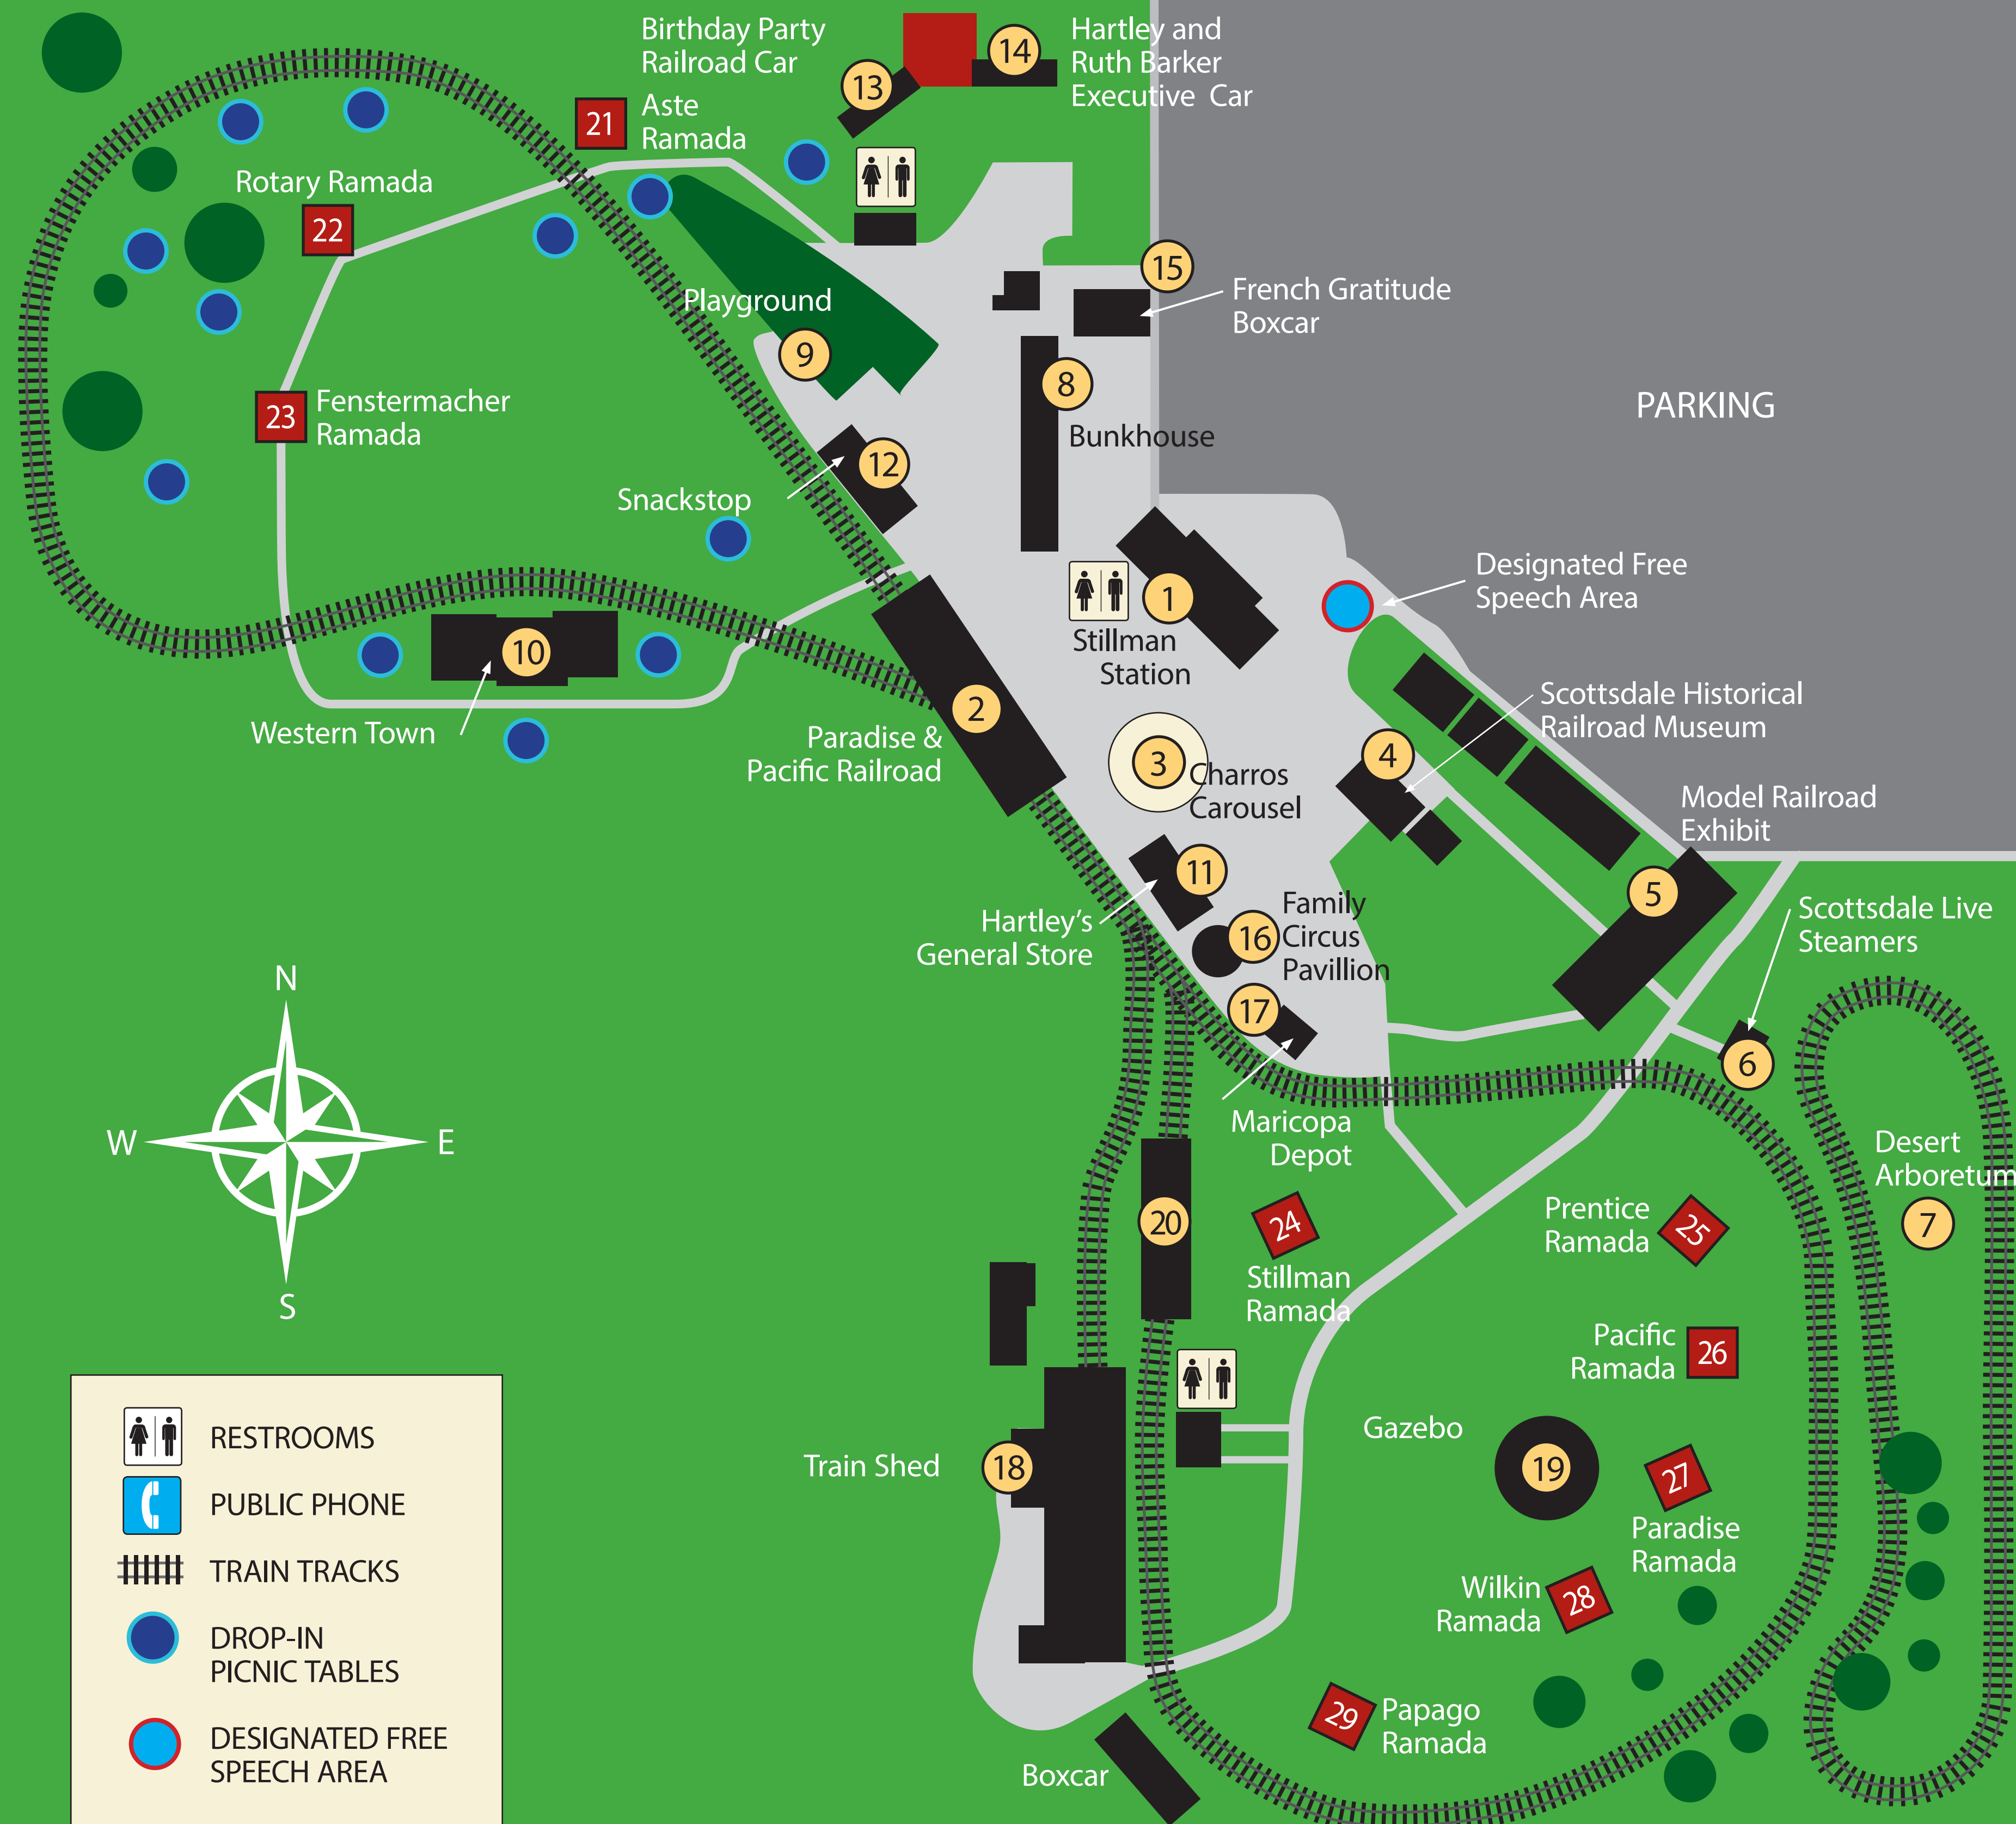

McCORMICK-STILLMAN RAILROAD PARK

Tickets and Reservations

- ① Stillman Station

Attractions

- ② Paradise and Pacific Railroad
- ③ Scottsdale Charros Carousel
- ④ Scottsdale Historical Railroad Museum
- ⑤ Model Railroad Exhibit
- ⑥ Scottsdale Live Steamers
- ⑦ Desert Arboretum
- ⑧ History of the Railroad Park Exhibit
- ⑨ Playground
- ⑩ Western Town

Food and Souvenirs

- ① Stillman Station
- ⑪ Hartleys General Store
- ⑫ Snackstop

Specialty Railroad Cars and Buildings

- ⑬ Birthday Party Railroad Car
- ⑭ Hartley and Ruth Barker Executive Car
- ⑮ French Gratitude Boxcar
- ⑯ Family Circus Pavillion
- ⑰ Maricopa Depot
- ⑱ Train Shed
- ⑲ Gazebo
- ⑳ Partnership Tunnel

Picnic Ramadas

- ㉑ Aste
- ㉒ Rotary
- ㉓ Fenstermacher
- ㉔ Stillman
- ㉕ Prentice
- ㉖ Pacific
- ㉗ Paradise
- ㉘ Wilkin
- ㉙ Papago