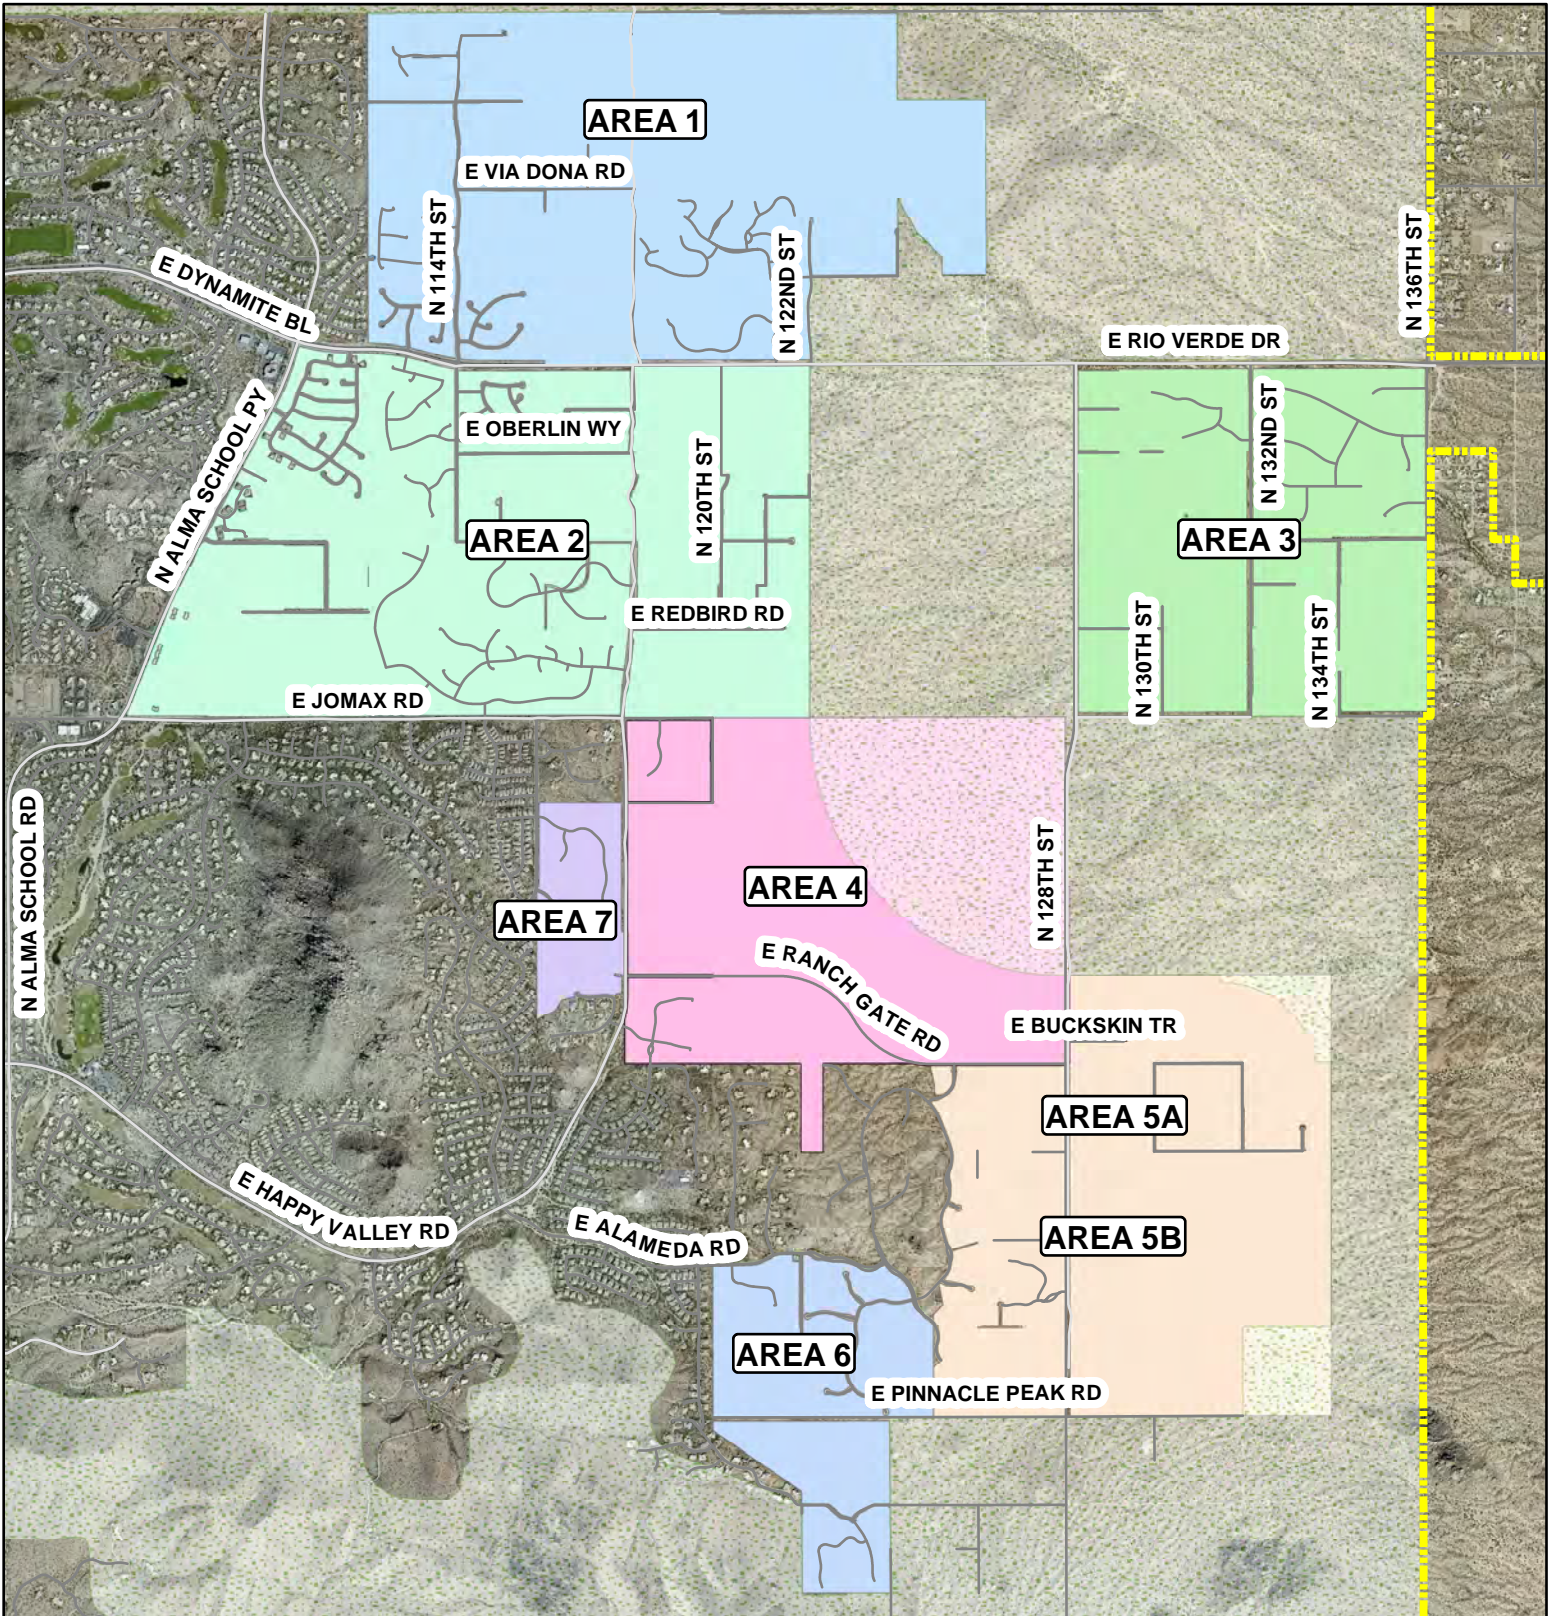

Dynamite Foothills Area - Overview Map

Local Area Infrastructure Plans

- - - - - City Boundary
 Preserve

Miles
 0 0.5 1

Notice: This document is provided for general information purposes only. The City of Scottsdale does not warrant its accuracy, completeness, or suitability for any particular purpose. It should not be relied upon without field verification.

↑
N