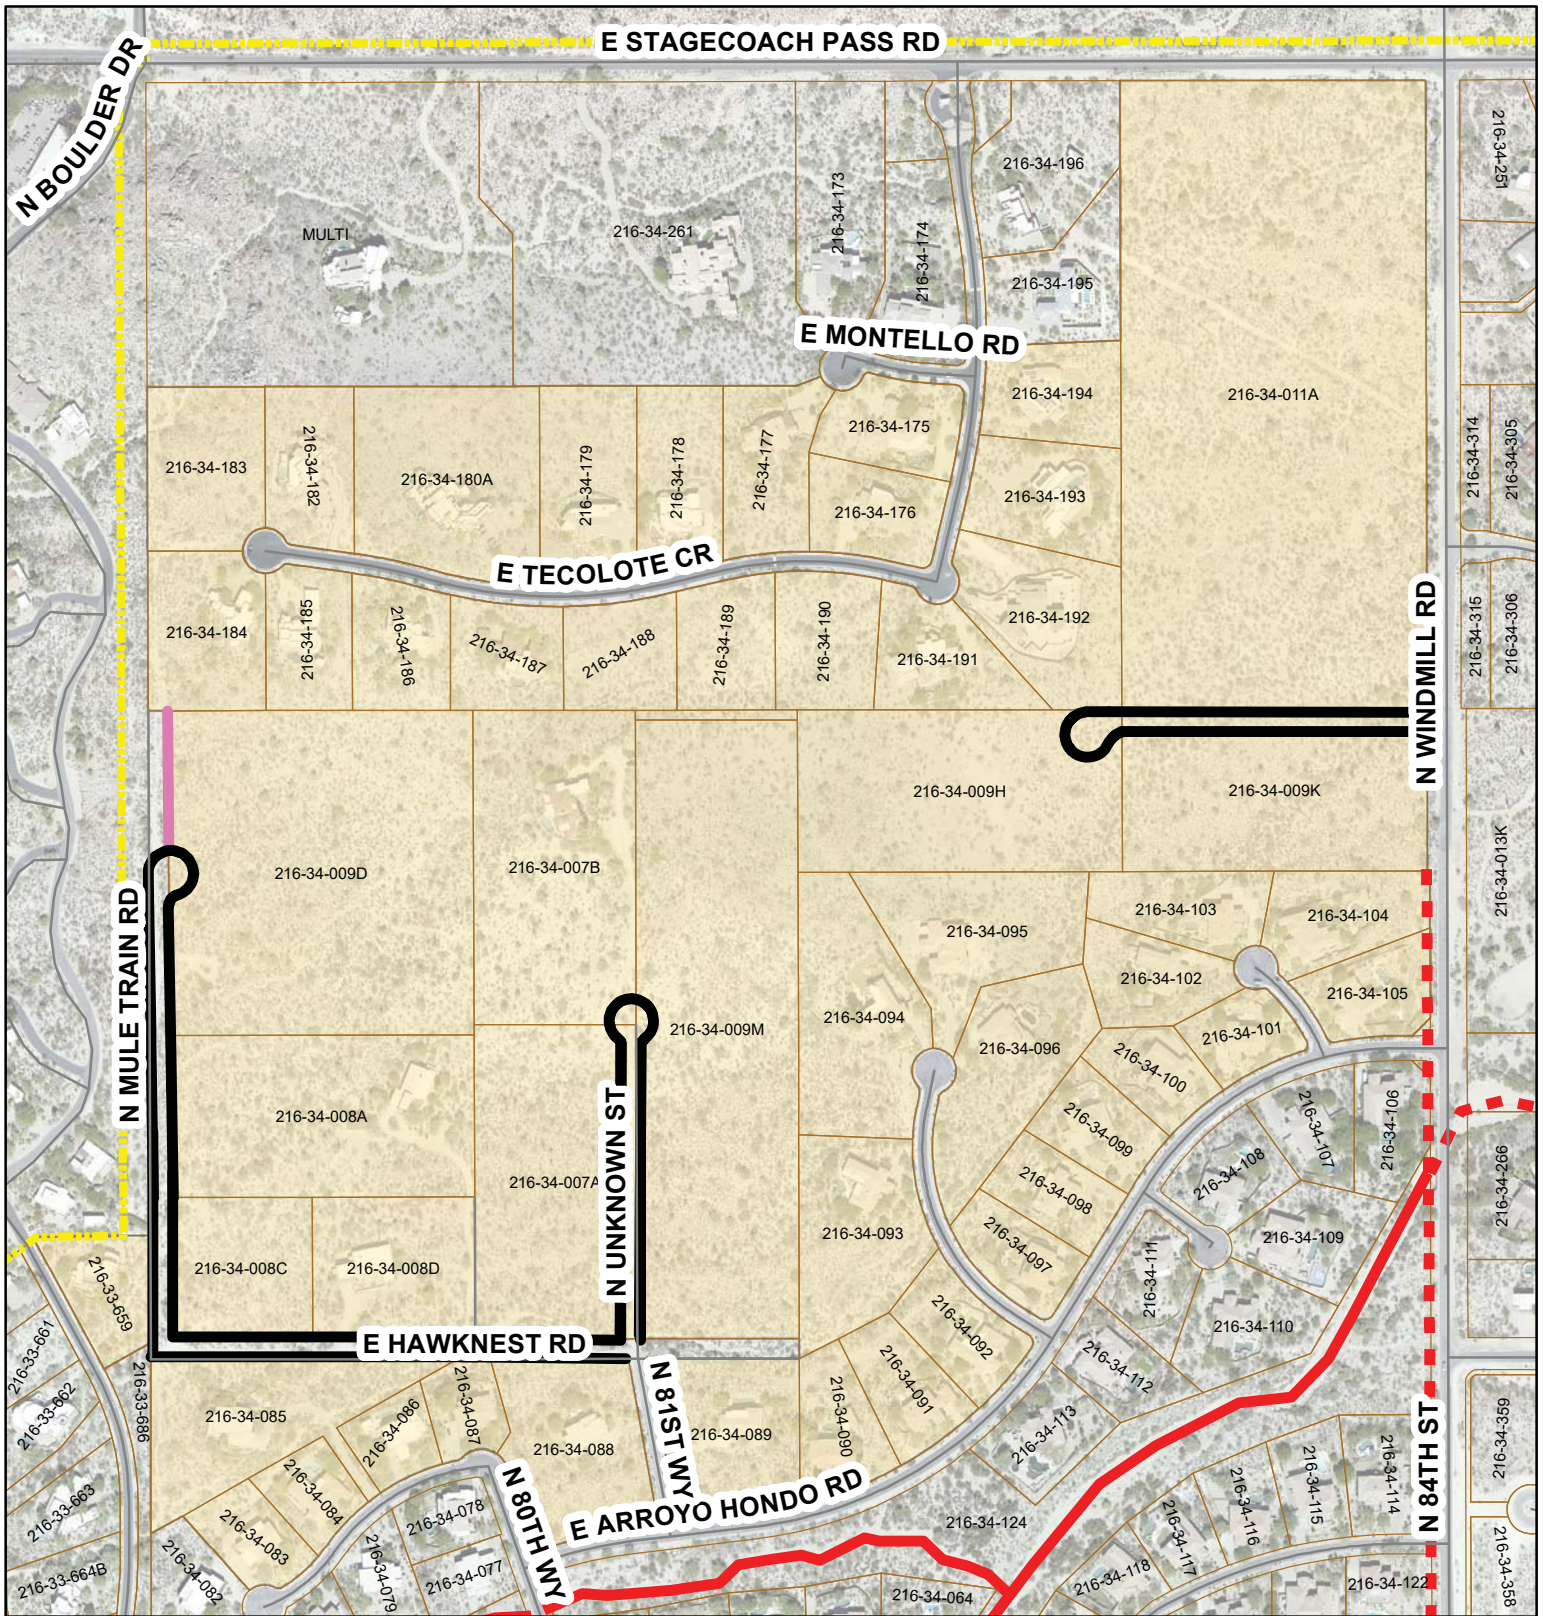

# Whisper Rock Area 1 Local Area Infrastructure Plan

	Parcels		City Boundary	 Notice: This document is provided for general information purposes only. The City of Scottsdale does not warrant its accuracy, completeness, or suitability for any particular purpose. It should not be relied upon without field verification.
	Preserve		Existing Trail	
	Proposed Street		Planned Trail	 CITY OF SCOTTSDALE
	Water/Sewer ROW		Water/Sewer ROW	