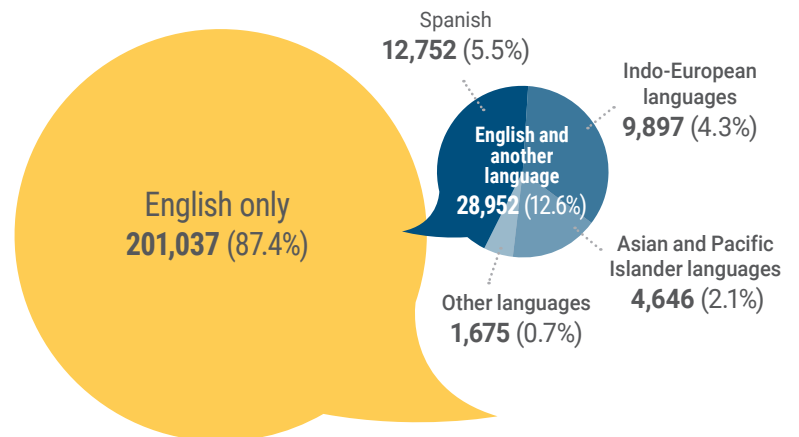

While most Scottsdale residents speak English, 1 in 10 can also speak another language.

Source: U.S. Census Bureau (2017-2021 ACS)