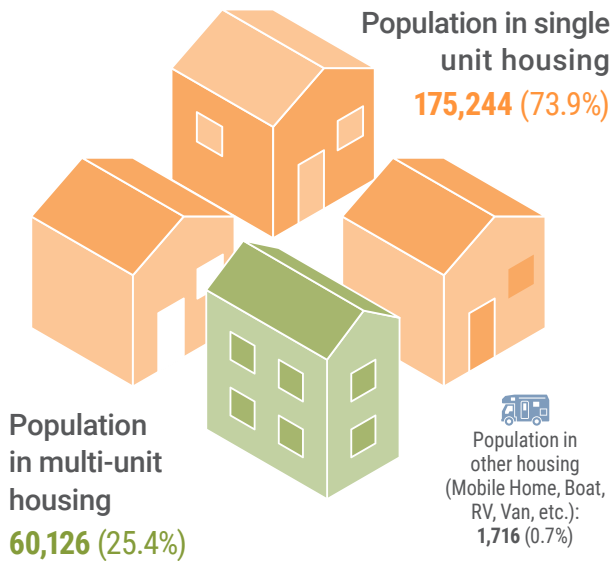

While most Scottsdale residents speak English, 1 in 10 can also speak another language.

Source: U.S. Census Bureau (2017-2021 ACS)

Scottsdale has the highest median housing price of any of the large Valley cities and one of the lowest property tax rates.

Source: U.S. Census Bureau (2017-2021 ACS)

Almost 3 in 4 Scottsdale residents live in single unit housing

Source: U.S. Census Bureau (2017-2021 ACS)

Nearly half of all Scottsdale households make more than \$100,000 a year.