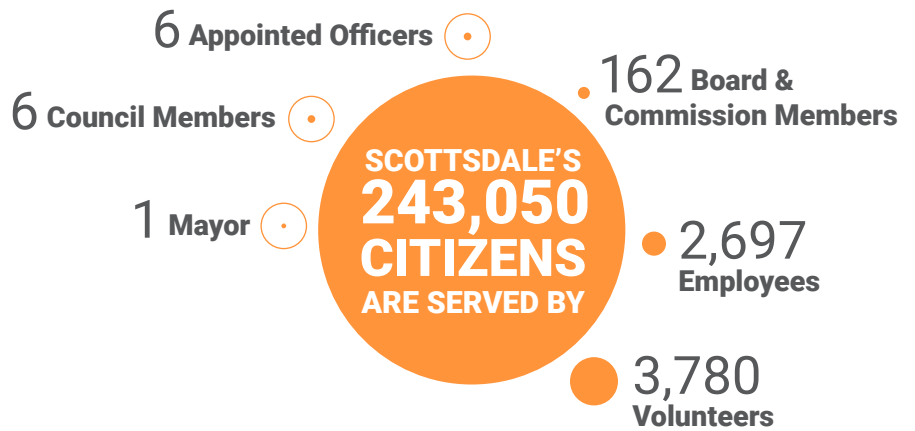

Scottsdale by the Numbers: A Demographic Summary

Source: U.S. Census Quickfacts

Scottsdale is the 48th largest city in the U.S. by area.

U.S. Census Bureau Quickfacts and City of Scottsdale

Over 6,000 people directly serve the residents of Scottsdale.

Source: U.S. Census Bureau Quickfacts and City of Scottsdale

Scottsdale's elevation rises by nearly 4,000 feet from south to north.

Source: City of Scottsdale and Scottsdale Airport Weather Station

Scottsdale Residents

Scottsdale's median age of 47.9 is almost 10 years older than the U.S. median age of 38.4.

Source: U.S. Census Bureau (2017-2021 ACS)

Median Age (US): 38.4 | Median Age (Scottsdale) 47.9

Age Under 5 8,696	5-19 30,467	20-24 12,513	25-54 90,900	55-74 69,548	75+ 26,561
----------------------	----------------	-----------------	-----------------	-----------------	---------------