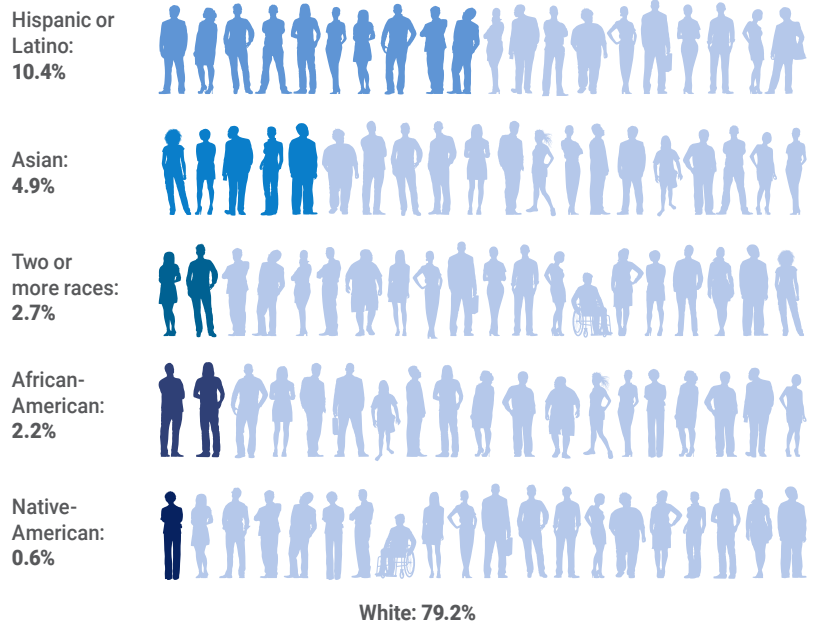

Source: U.S. Census Bureau Quickfacts and City of Scottsdale

Scottsdale's elevation rises by nearly 4,000 feet from south to north.

Source: City of Scottsdale and Scottsdale Airport Weather Station

Scottsdale Residents

Scottsdale's median age of 47.9 is almost 10 years older than the U.S. median age of 38.4.

Source: U.S. Census Bureau (2017-2021 ACS)

Median Age (US): 38.4 | Median Age (Scottsdale) 47.9

Age Under 5 8,696	5-19 30,467	20-24 12,513	25-54 90,900	55-74 69,548	75+ 26,561
----------------------	----------------	-----------------	-----------------	-----------------	---------------

3 in 5 Scottsdale residents over age 25 have earned a bachelor's degree or higher.

U.S. Census Bureau (2017-2021 ACS)

1 in 5 Scottsdale residents is a person of color.

Source: U.S. Census Bureau (2017-2021 ACS)