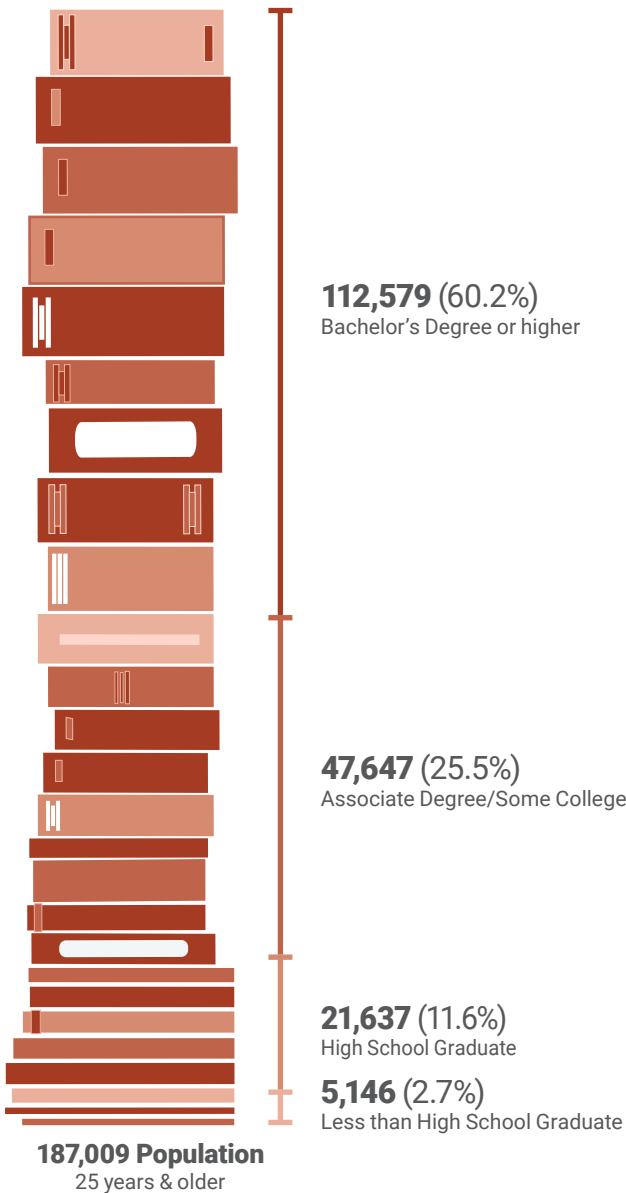

Scottsdale by the Numbers: A Demographic Summary

Source: U.S. Census Quickfacts

Scottsdale is the 48th largest city in the U.S. by area.

U.S. Census Bureau Quickfacts and City of Scottsdale

Over 6,000 people directly serve the residents of Scottsdale.

Source: U.S. Census Bureau Quickfacts and City of Scottsdale

Scottsdale's elevation rises by nearly 4,000 feet from south to north.

Source: City of Scottsdale and Scottsdale Airport Weather Station

Scottsdale Residents

Scottsdale's median age of 47.9 is almost 10 years older than the U.S. median age of 38.4.

Source: U.S. Census Bureau (2017-2021 ACS)

Median Age (US): 38.4 | Median Age (Scottsdale) 47.9

Age Under 5 8,696	5-19 30,467	20-24 12,513	25-54 90,900	55-74 69,548	75+ 26,561
----------------------	----------------	-----------------	-----------------	-----------------	---------------

3 in 5 Scottsdale residents over age 25 have earned a bachelor's degree or higher.

U.S. Census Bureau (2017-2021 ACS)

1 in 5 Scottsdale residents is a person of color.

Source: U.S. Census Bureau (2017-2021 ACS)