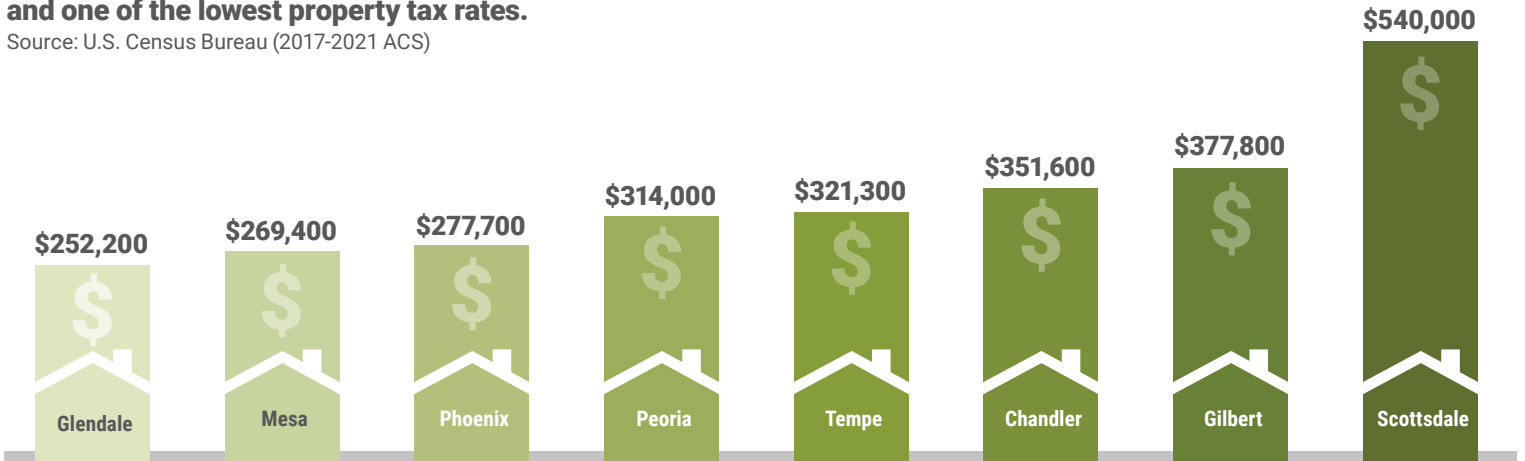

Scottsdale has the highest median housing price of any of the large Valley cities and one of the lowest property tax rates.

Source: U.S. Census Bureau (2017-2021 ACS)