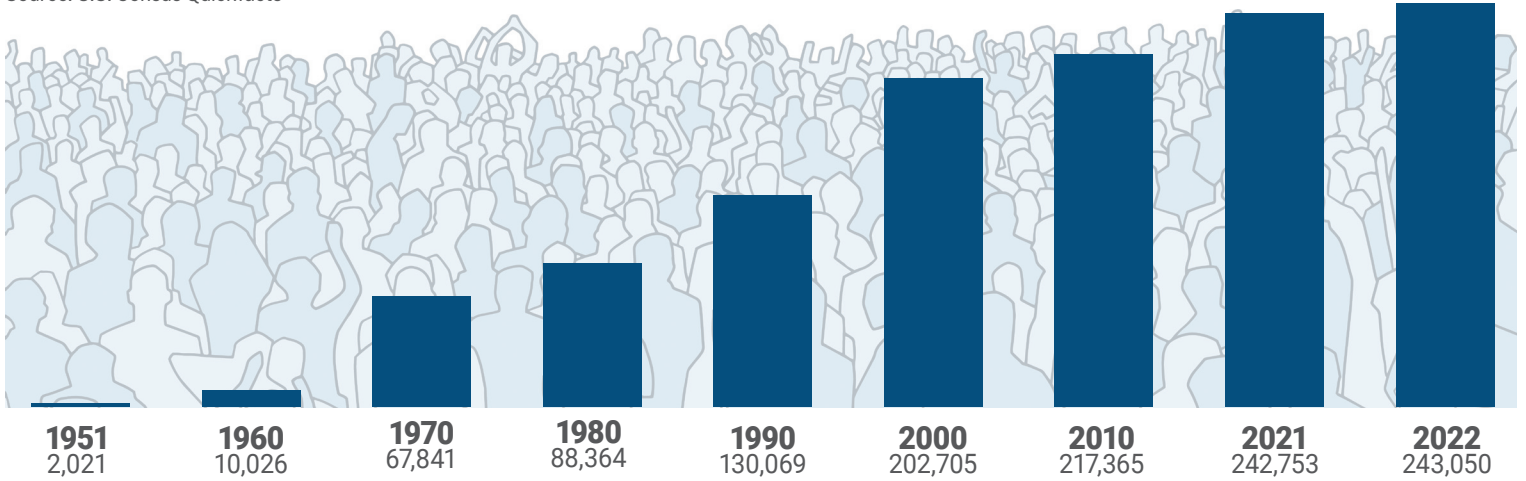

Scottsdale by the Numbers: A Demographic Summary

Source: U.S. Census Quickfacts

Scottsdale is the 48th largest city in the U.S. by area.

U.S. Census Bureau Quickfacts and City of Scottsdale

Over 6,000 people directly serve the residents of Scottsdale.

Source: U.S. Census Bureau Quickfacts and City of Scottsdale

Scottsdale's elevation rises by nearly 4,000 feet from south to north.

Source: City of Scottsdale and Scottsdale Airport Weather Station

Scottsdale Residents

Scottsdale's median age of 47.9 is almost 10 years older than the U.S. median age of 38.4.

Source: U.S. Census Bureau (2017-2021 ACS)

Median Age (US): 38.4 | Median Age (Scottsdale) 47.9

Age Under 5 8,696	5-19 30,467	20-24 12,513	25-54 90,900	55-74 69,548	75+ 26,561
----------------------	----------------	-----------------	-----------------	-----------------	---------------